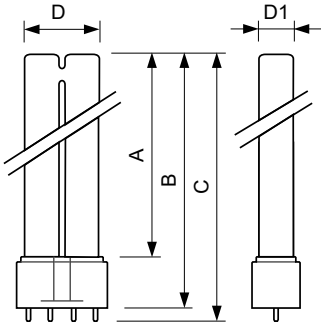

MASTER PL-L 4 Pin

Versions

18 W 2G11

24 W 2G11

2G11

Dimensional drawing

Product	D (max)	D1 (max)	A (max)	B (max)	C (max)
MASTER PL-L 55W/865/4P 1CT/25	39.0 mm	18.0 mm	509.2 mm	535 mm	541.6 mm
MASTER PL-L 55W/865/4P 1CT/25	39.0 mm	18.0 mm	509.2 mm	535 mm	541.6 mm
MASTER PL-L 36W/830/4P 1CT/25	39.0 mm	18.0 mm	384.2 mm	410 mm	416.6 mm
MASTER PL-L 18W/840/4P 1CT/25	39.0 mm	18.0 mm	194.2 mm	220 mm	226.6 mm
MASTER PL-L 18W/865/4P 1CT/25	39.0 mm	18.0 mm	194.2 mm	220 mm	226.6 mm
MASTER PL-L 55W/840/4P 1CT/25	39.0 mm	18.0 mm	509.2 mm	535 mm	541.6 mm
MASTER PL-L 55W/830/4P 1CT/25	39.0 mm	18.0 mm	509.2 mm	535 mm	541.6 mm
MASTER PL-L 36W/865/4P 1CT/25	39.0 mm	18.0 mm	384.2 mm	410 mm	416.6 mm
MASTER PL-L 18W/830/4P 1CT/25	39.0 mm	18.0 mm	194.2 mm	220 mm	226.6 mm
MASTER PL-L 24W/865/4P 1CT/25	39.0 mm	18.0 mm	289.2 mm	315 mm	321.6 mm
MASTER PL-L 24W/840/4P 1CT/25	39.0 mm	18.0 mm	289.2 mm	315 mm	321.6 mm
MASTER PL-L 24W/830/4P 1CT/25	39.0 mm	18.0 mm	289.2 mm	315 mm	321.6 mm
MASTER PL-L 36W/ 840/4P 1CT/25	39.0 mm	18.0 mm	384.2 mm	410 mm	416.6 mm

MASTER PL-L 4 Pin

Dimensional drawing

Product	D (max)	D1 (max)	A (max)	B (max)	C (max)
MASTER PL-L 32W/865/4P 1CT/25	39.0 mm	18.0 mm	384.2 mm	410 mm	416.6 mm

Approval and Application

Mercury (Hg) Content (Nom)	2.0 mg
----------------------------	--------