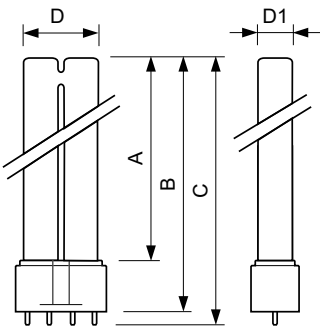

MASTER PL-L 4 Pin

Versions

18 W 2G11

24 W 2G11

2G11

Dimensional drawing

Product	D (max)	D1 (max)	A (max)	B (max)	C (max)
MASTER PL-L 55W/865/4P 1CT/25	39.0 mm	18.0 mm	509.2 mm	535 mm	541.6 mm
MASTER PL-L 55W/865/4P 1CT/25	39.0 mm	18.0 mm	509.2 mm	535 mm	541.6 mm
MASTER PL-L 36W/830/4P 1CT/25	39.0 mm	18.0 mm	384.2 mm	410 mm	416.6 mm
MASTER PL-L 18W/840/4P 1CT/25	39.0 mm	18.0 mm	194.2 mm	220 mm	226.6 mm
MASTER PL-L 18W/865/4P 1CT/25	39.0 mm	18.0 mm	194.2 mm	220 mm	226.6 mm
MASTER PL-L 55W/840/4P 1CT/25	39.0 mm	18.0 mm	509.2 mm	535 mm	541.6 mm
MASTER PL-L 55W/830/4P 1CT/25	39.0 mm	18.0 mm	509.2 mm	535 mm	541.6 mm
MASTER PL-L 36W/865/4P 1CT/25	39.0 mm	18.0 mm	384.2 mm	410 mm	416.6 mm
MASTER PL-L 18W/830/4P 1CT/25	39.0 mm	18.0 mm	194.2 mm	220 mm	226.6 mm
MASTER PL-L 24W/865/4P 1CT/25	39.0 mm	18.0 mm	289.2 mm	315 mm	321.6 mm
MASTER PL-L 24W/840/4P 1CT/25	39.0 mm	18.0 mm	289.2 mm	315 mm	321.6 mm
MASTER PL-L 24W/830/4P 1CT/25	39.0 mm	18.0 mm	289.2 mm	315 mm	321.6 mm
MASTER PL-L 36W/ 840/4P 1CT/25	39.0 mm	18.0 mm	384.2 mm	410 mm	416.6 mm

MASTER PL-L 4 Pin

Dimensional drawing

Product	D (max)	D1 (max)	A (max)	B (max)	C (max)
MASTER PL-L 32W/865/4P 1CT/25	39.0 mm	18.0 mm	384.2 mm	410 mm	416.6 mm

Approval and Application

Mercury (Hg) Content (Nom)	2.0 mg
----------------------------	--------