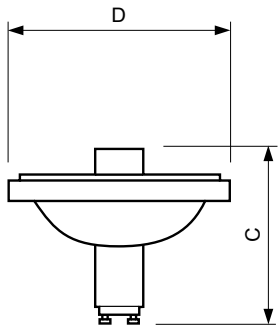

Warnings and Safety

- Control gear must include end-of-life protection (IEC61167, IEC 62035)
- Use only with electronic control gear. 35W/930 lamps may also use electromagnetic gear.
- A lamp breaking is extremely unlikely to have any impact on your health. If a lamp breaks, ventilate the room for 30 minutes and remove the parts, preferably with gloves. Put them in a sealed plastic bag and take it to your local waste facilities for recycling. Do not use a vacuum cleaner.

MASTERColour CDM-R111 Elite

Versions

Dimensional drawing

Product	D (max)	C (max)
MASTERColour CDM-R111 Elite CDM-R111 Elite 35W/930 GX8.5 24D	111 mm	95 mm

MASTERColour CDM-R111 Elite

Accent Diagrams

LDAC_CDMR111E_0002-Accent diagram