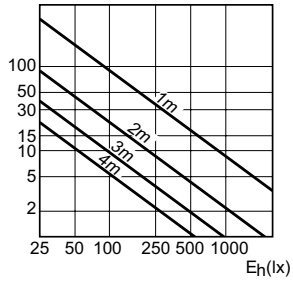

MASTERColour CDM-R111 Elite

Versions

Dimensional drawing

Product	D (max)	C (max)
MASTERColour CDM-R111 Elite CDM-R111 Elite 35W/930 GX8.5 24D	111 mm	95 mm

MASTERColour CDM-R111 Elite

Accent Diagrams

LDAC_CDMR111E_0002-Accent diagram