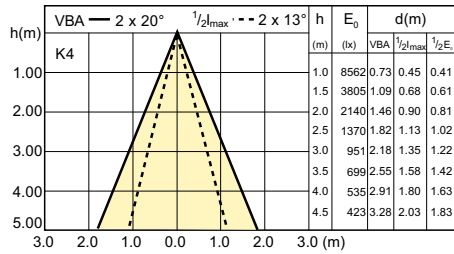

Beam Diagrams

LDBE_CDMR111E_0002-Beam diagram