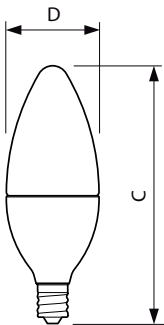

Application

- Hotels, restaurants, bars, cafés
- Chandelier or modern luminaire

Versions

Dimensional drawing

Product	D	C
MASTER LEDcandle DT 6-40W E14 B38 CL_AP	38 mm	113 mm

Product	D	C
MASTER LEDcandle DT 5.5-40W E14 B38 CL	38 mm	113 mm