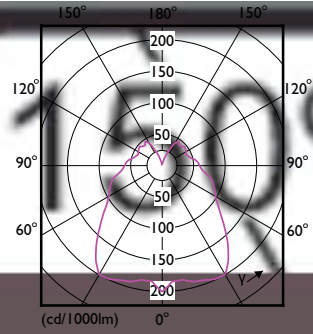

MASTER LEDcandle DiamondSpark

Approval and Application

Energy Consumption kWh/1000 h	6 kWh

Operating and Electrical

Input Frequency	50 to 60 Hz
Voltage (Nom)	220-240 V
Wattage Equivalent	40 W
Starting Time (Nom)	0.5 s

General Information

Cap-Base	E14
Nominal Lifetime (Nom)	25000 h
Switching Cycle	50,000X

Light Technical

Colour Code	822-827
Colour Rendering Index (Nom)	80
Llmf At End Of Nominal Lifetime (Nom)	70 %
Luminous Flux (Nom)	470 lm

Mechanical and Housing

Bulb Finish	Clear
Bulb Shape	B38

Controls and Dimming

Order Code	Full Product Name	Dimmable
929001140408	MASTER LEDcandle DT 6-40W E14 B38 CL_AP	Yes
929002491002	MASTER LEDcandle DT 5.5-40W E14 B38 CL	Only with specific dimmers

Operating and Electrical

Order Code	Full Product Name	Power (Rated) (Nom)
929001140408	MASTER LEDcandle DT 6-40W E14 B38 CL_AP	6 W

Order Code	Full Product Name	Power (Rated) (Nom)
929002491002	MASTER LEDcandle DT 5.5-40W E14 B38 CL	5.5 W

Light Technical

Order Code	Full Product Name	Correlated Colour Temperature (Nom)
929001140408	MASTER LEDcandle DT 6-40W E14 B38 CL_AP	- K

Order Code	Full Product Name	Correlated Colour Temperature (Nom)
929002491002	MASTER LEDcandle DT 5.5-40W E14 B38 CL	2200, 2700 K

Temperature

Order Code	Full Product Name	T-Case Maximum (Nom)
929001140408	MASTER LEDcandle DT 6-40W E14 B38 CL_AP	95 °C
929002491002	MASTER LEDcandle DT 5.5-40W E14 B38 CL	80 °C

MASTER LEDcandle DiamondSpark