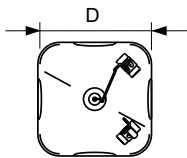

Versions

Dimensional drawing

Product	D (max)	O	C (max)
MSD Platinum 15 R 1CT/8	58.5 mm	1.3 mm	66.4 mm
MSD Platinum 16 R 1CT/8	58.5 mm	1.3 mm	66.4 mm

Controls and dimming

Dimmable	Yes
----------	-----

General information