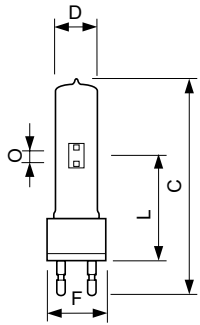

Versions

Dimensional drawing

Product	D (max)	O	L (min)	L (max)	L	C (max)	F
MSR 700/2 1CT/8	30 mm	8.0 mm	74 mm	76 mm	75 mm	152 mm	42 mm

Controls and Dimming	
Dimmable	No
General Information	
Life To 50% Failures (Nom)	1000 h
Main Application	Studio/Disco
Operating Position	UNIVERSAL
System Description	Cold Strike
Light Technical	
Colour Code	2

Operating and Electrical

Order Code	Full Product Name	Lamp Current (Nom)	Power (Rated) (Nom)
928171505114	MSR 700/2 1CT/8	11 A	700 W

Order Code	Full Product Name	Lamp Current (Nom)	Power (Rated) (Nom)
928171605115	MSR 575/2 10H 1CT/4	6.75 A	575 W