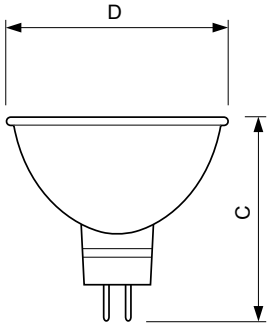

Application

- Shops, hotels and restaurants

Essential LV MR16

Dimensional drawing

Product	D (max)	C (max)
Ess MR16 50W GU5.3 12V 36D 1CT/10X5F	51 mm	46 mm