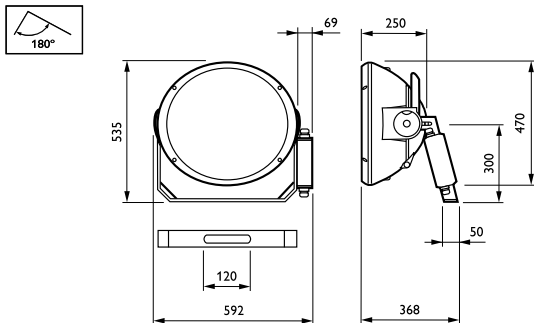

## Mechanical and Housing

Dimensions (height x width x depth)	NaN x NaN x NaN mm (NaN x NaN x NaN in)
-------------------------------------	---

## Product Data

Full product code	872790050266400
Order product name	MVF403 MHN-LA1000W/956 A2 SI
EAN/UPC – product	8727900502664
Order code	910502223218
SAP numerator – quantity per pack	1
Numerator – packs per outer box	1
SAP material	910502223218
SAP net weight (piece)	14.500 kg

## Dimensional drawing

ArenaVision MVF403/MVF404