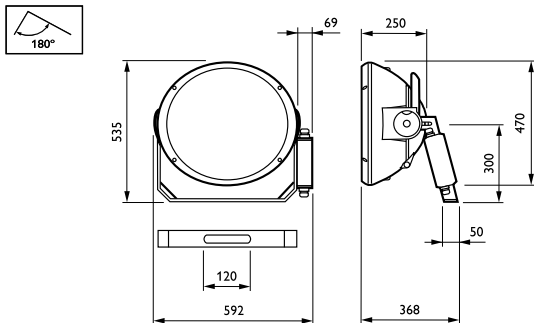

ArenaVision MVF403

Operating and Electrical

Lamp supply voltage	230 V [230]
Input Voltage	230 V
Ignitor	SI [Series]

Mechanical and Housing

Dimensions (height x width x depth)	NaN x NaN x NaN mm (NaN x NaN x NaN in)
-------------------------------------	---

Product Data

Full product code	872790050267100
Order product name	MVF403 MHN-LA1000W/956 A3 SI
EAN/UPC – product	8727900502671
Order code	910502223318
SAP numerator – quantity per pack	1
Numerator – packs per outer box	1
SAP material	910502223318
SAP net weight (piece)	14.500 kg

Dimensional drawing

ArenaVision MVF403/MVF404