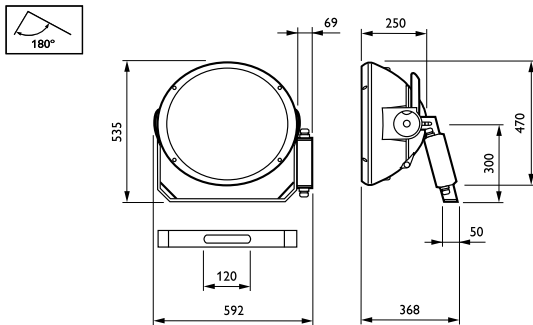

## Mechanical and Housing

Dimensions (height x width x depth)	NaN x NaN x NaN mm (NaN x NaN x NaN in)
-------------------------------------	---

## Product Data

Full product code	872790050268800
Order product name	MVF403 MHN-LA1000W/956 A4 SI
EAN/UPC – product	8727900502688
Order code	910502223418
SAP numerator – quantity per pack	1
Numerator – packs per outer box	1
SAP material	910502223418
SAP net weight (piece)	14.500 kg

## Dimensional drawing

ArenaVision MVF403/MVF404