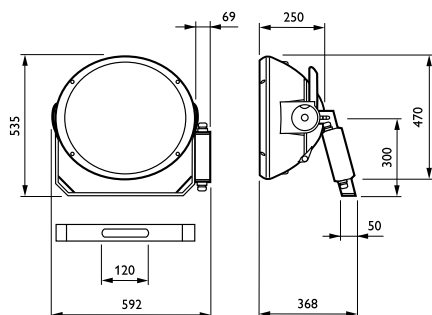

ArenaVision MVF403

Operating and Electrical

Lamp supply voltage	230 V [230]
Input Voltage	230 V
Ignitor	SI [Series]

Mechanical and Housing

Dimensions (height x width x depth)	NaN x NaN x NaN mm (NaN x NaN x NaN in)
-------------------------------------	---

Product Data

Full product code	872790050269500
Order product name	MVF403 MHN-LA1000W/956 A5 SI
EAN/UPC – product	8727900502695
Order code	910502223518
SAP numerator – quantity per pack	1
Numerator – packs per outer box	1
SAP material	910502223518
SAP net weight (piece)	14.500 kg

Dimensional drawing

ArenaVision MVF403/MVF404