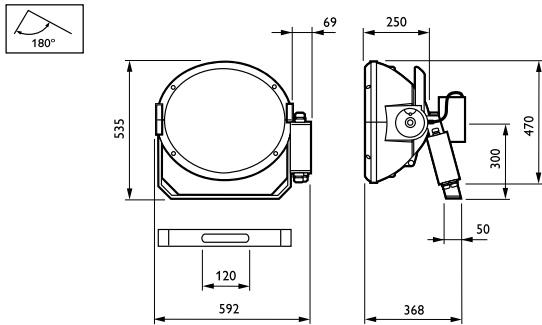

Mechanical and Housing

Dimensions (height x width x depth) NaN x NaN x NaN mm (NaN x NaN x NaN in)

Approval and Application

Ingress protection code IP65 [Dust penetration-protected, jet-proof]

Mech. impact protection code IK08 [5 J vandal-protected]

SAP numerator – quantity per pack 1

Numerator – packs per outer box 1

SAP material 910504910218

SAP net weight (piece) 18.650 kg

Dimensional drawing

ArenaVision MVF403/MVF404