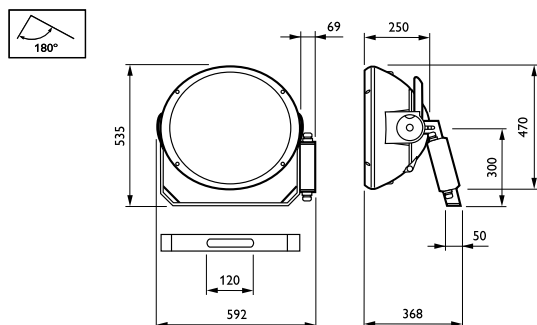

Product data

General Information		Operating and Electrical	
Number of light sources	1 [1 pc]	CE mark	CE mark
Lamp family code	MHN-LA [MASTER MHN-LA]	ENEC mark	ENEC mark
Lamp power	1000 W	Optic type outdoor	Beam category A5
Lamp colour code	956 daylight	Aiming memory	-
Kombipack	Lamp(s) included	Product family code	MVF403 [ARENAVISION]
Gear	-		
Protection class IEC	Safety class I (I)	Input Voltage	230 V

ArenaVision MVF403

Ignitor	ESI [Electronic]
Mechanical and Housing	
Dimensions (height x width x depth)	NaN x NaN x NaN mm (NaN x NaN x NaN in)
Approval and Application	
Ingress protection code	IP65 [Dust penetration-protected, jet-proof]
Mech. impact protection code	IK08 [5 J vandal-protected]
Initial Performance (IEC Compliant)	
Lamp colour temperature	5600 K
Application Conditions	
Ambient temperature range	-30 to +35 °C

Product Data	
Full product code	871829159896100
Order product name	MVF403 MHN-LA1000W/956 A5 ESI
EAN/UPC – product	8718291598961
Order code	910505013818
SAP numerator – quantity per pack	1
Numerator – packs per outer box	1
SAP material	910505013818
SAP net weight (piece)	14.500 kg

Dimensional drawing

ArenaVision MVF403/MVF404