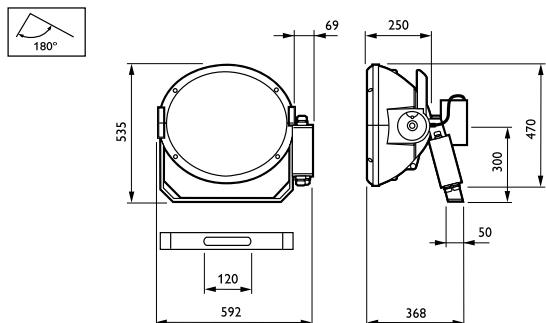

ArenaVision MVF403

Operating and Electrical

Lamp supply voltage	400 V [400]
Input Voltage	380 to 415 V
Ignitor	HRE [Hot-restrike electronic]

Mechanical and Housing

Dimensions (height x width x depth)	NaN x NaN x NaN mm (NaN x NaN x NaN in)
-------------------------------------	---

Application Conditions

Ambient temperature range	-30 to +35 °C
---------------------------	---------------

Product Data

Full product code	871829106907200
Order product name	MVF403 MHN-SA2000W/956 A3 HRE
EAN/UPC – product	8718291069072
Order code	910925747712
SAP numerator – quantity per pack	1
Numerator – packs per outer box	1
SAP material	910925747712
SAP net weight (piece)	18.650 kg

Dimensional drawing

ArenaVision MVF403/MVF404