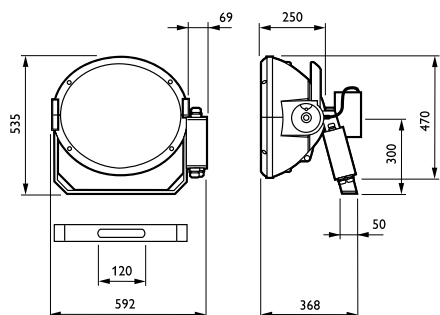

## Mechanical and Housing

Dimensions (height x width x depth)	NaN x NaN x NaN mm (NaN x NaN x NaN in)
-------------------------------------	---

## Product Data

Full product code	871829106908900
Order product name	MVF403 MHN-SA2000W/956 A4 HRE
EAN/UPC – product	8718291069089
Order code	910925747812
SAP numerator – quantity per pack	1
Numerator – packs per outer box	1
SAP material	910925747812
SAP net weight (piece)	18.650 kg

## Dimensional drawing

ArenaVision MVF403/MVF404