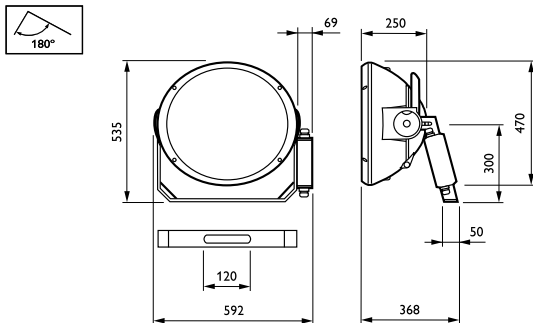

## Mechanical and Housing

Dimensions (height x width x depth)	NaN x NaN x NaN mm (NaN x NaN x NaN in)
-------------------------------------	---

## Product Data

Full product code	871829106913300
Order product name	MVF403 MHN-SA2000W/956 A1 SI
EAN/UPC – product	8718291069133
Order code	910925748312
SAP numerator – quantity per pack	1
Numerator – packs per outer box	1
SAP material	910925748312
SAP net weight (piece)	14.500 kg

## Dimensional drawing

ArenaVision MVF403/MVF404