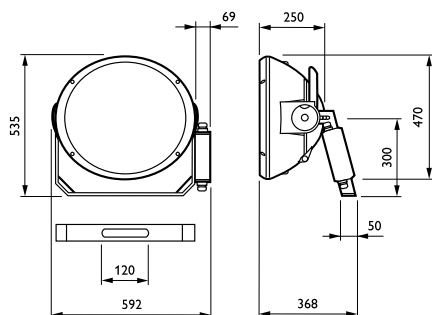

ArenaVision MVF403

Operating and Electrical

Lamp supply voltage	400 V [400]
Input Voltage	380 to 415 V
Ignitor	SI [Series]

Mechanical and Housing

Dimensions (height x width x depth)	NaN x NaN x NaN mm (NaN x NaN x NaN in)
-------------------------------------	---

Application Conditions

Ambient temperature range	-30 to +35 °C
---------------------------	---------------

Product Data

Full product code	871829106916400
Order product name	MVF403 MHN-SA2000W/956 A4 SI
EAN/UPC – product	8718291069164
Order code	910925748612
SAP numerator – quantity per pack	1
Numerator – packs per outer box	1
SAP material	910925748612
SAP net weight (piece)	14.500 kg

Dimensional drawing

ArenaVision MVF403/MVF404