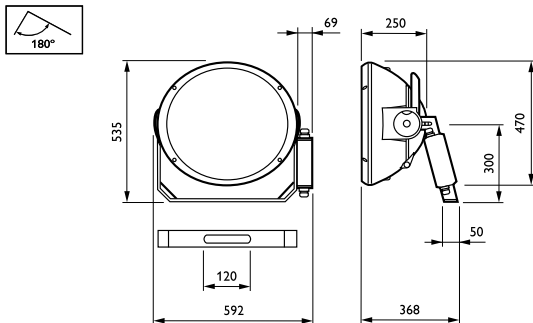

ArenaVision MVF403

Operating and Electrical

Lamp supply voltage	400 V [400]
Input Voltage	380 to 415 V
Ignitor	SI [Series]

Mechanical and Housing

Dimensions (height x width x depth)	NaN x NaN x NaN mm (NaN x NaN x NaN in)
-------------------------------------	---

Application Conditions

Ambient temperature range	-30 to +35 °C
---------------------------	---------------

Product Data

Full product code	871829106919500
Order product name	MVF403 MHN-SA2000W/956 A7 SI
EAN/UPC – product	8718291069195
Order code	910925748912
SAP numerator – quantity per pack	1
Numerator – packs per outer box	1
SAP material	910925748912
SAP net weight (piece)	14.500 kg

Dimensional drawing

ArenaVision MVF403/MVF404