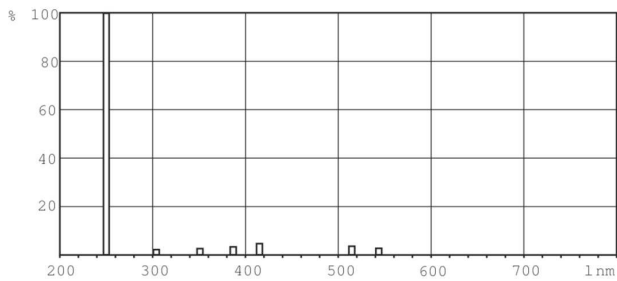

Product data

General Information		Voltage (Nom)	
Cap base	G13 [Medium Bi-Pin Fluorescent]	48.5 V	
Main application	Disinfection	Mechanical and Housing	
Useful life (nom.)	9000 h	Cap-base information	2P
Light Technical		Bulb shape	T5 [16 mm (T5)]
Colour Code	TUV	Approval and Application	
Colour Designation	- [Not Specified]	Mercury (Hg) content (nom.)	4.4 mg
Depreciation at useful lifetime	15 %	UV	
Operating and Electrical		UV-C Radiation	2.8 W
Power (Rated) (Nom)	9 W	Product Data	
Lamp current (nom.)	0.22 A	Full product code	871869674408600

TUV T8

Order product name	TUV 10W T5 with T5-T8 adapters
EAN/UPC – product	8718696744086
Order code	927801304011
SAP numerator – quantity per pack	1
Numerator – packs per outer box	250

SAP material	927801304011
SAP net weight (piece)	22.000 g

Dimensional drawing

TUV T5 10W with adapters T5-T8

Product	D (max)	B (max)	B (min)	C (max)	A (max)
TUV 10W T5 with T5-T8 adapters	16 mm	338.6 mm	336.2 mm	345.7 mm	331.5 mm

Photometric data

XDPB_XUTUV-Spectral power distribution B/W