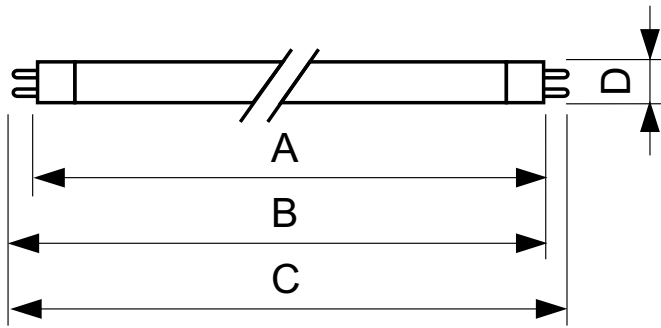

Product data

General Information		Voltage (Nom)	
Cap base	G13 [Medium Bi-Pin Fluorescent]	48.5 V	
Main application	Disinfection	Mechanical and Housing	
Useful life (nom.)	9000 h	Cap-base information	2P
Light Technical		Bulb shape	T5 [16 mm (T5)]
Colour Code	TUV	Approval and Application	
Colour Designation	- [Not Specified]	Mercury (Hg) content (nom.)	4.4 mg
Depreciation at useful lifetime	15 %	UV	
Operating and Electrical		UV-C Radiation	2.8 W
Power (Rated) (Nom)	9 W	Product Data	
Lamp current (nom.)	0.22 A	Full product code	871869674408600

TUV T8

Order product name	TUV 10W T5 with T5-T8 adapters
EAN/UPC – product	8718696744086
Order code	927801304011
SAP numerator – quantity per pack	1
Numerator – packs per outer box	250

SAP material	927801304011
SAP net weight (piece)	22.000 g

Dimensional drawing

TUV T5 10W with adapters T5-T8

Product	D (max)	B (max)	B (min)	C (max)	A (max)
TUV 10W T5 with T5-T8 adapters	16 mm	338.6 mm	336.2 mm	345.7 mm	331.5 mm

Photometric data

XDPB_XUTUV-Spectral power distribution B/W