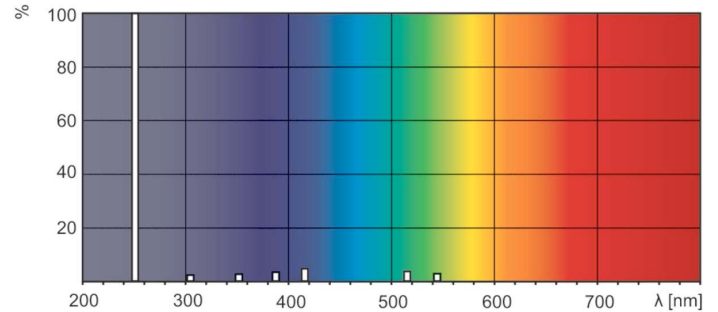

Product data

General Information		Voltage (Nom)	
Cap base	G13 [Medium Bi-Pin Fluorescent]	48.5 V	
Main application	Disinfection	Mechanical and Housing	
Useful life (nom.)	9000 h	Cap-base information	2P
Light Technical		Bulb shape	T5 [16 mm (T5)]
Colour Code	TUV	Approval and Application	
Colour Designation	- [Not Specified]	Mercury (Hg) content (nom.)	4.4 mg
Depreciation at useful lifetime	15 %	UV	
Operating and Electrical		UV-C Radiation	2.8 W
Power (Rated) (Nom)	9 W	Product Data	
Lamp current (nom.)	0.22 A	Full product code	871869674408600

Dimensional drawing

TUV T5 10W with adapters T5-T8

Product	D (max)	B (max)	B (min)	C (max)	A (max)
TUV 10W T5 with T5-T8 adapters	16 mm	338.6 mm	336.2 mm	345.7 mm	331.5 mm

Photometric data

XDPB_XUTUV-Spectral power distribution B/W