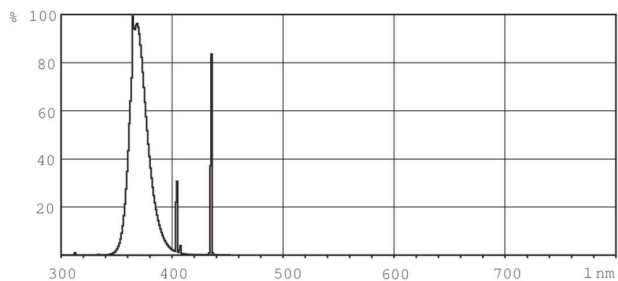

Product data

General Information		Operating and Electrical	
Cap base	2G11 [2G11]	Power (Rated) (Nom)	18 W
Main application	Insect traps	Lamp current (nom.)	0.375 A
Life to 50% failures (nom.)	15000 h	Voltage (Nom)	58 V
Useful life (nom.)	5000 h		
Light Technical		Mechanical and Housing	
Colour Code	10	Cap-base information	4 Pins (4P)
Colour Designation	Ultra Violet A	Bulb shape	2xT16
Chromaticity coordinate X (nom.)	228		
Chromaticity coordinate Y (nom.)	215	UV	
UV Depreciation at 2,000 h	20 %	UV-A radiation 100 hours (IEC)	3.5 W
UV depreciation at 5000 hours	35 %		
Product Data			
Full product code	871150026018540		
Order product name	PL-L 18W/10/4P 1CT/25		

Actinic BL PL-S/PL-L

EAN/UPC – product	8711500260185
Order code	927903001007
SAP numerator – quantity per pack	1
Numerator – packs per outer box	25

SAP material	927903001007
SAP net weight (piece)	60.900 g

Dimensional drawing

Product	D1 (max)	D (max)	A (max)	B (max)	C (max)
PL-L 18W/10/4P 1CT/25	18 mm	39 mm	194.2 mm	220 mm	226.6 mm

PL-L 18W/10/4P 1CT/25

Photometric data

Lightcolour /10 & /110

Lightcolour /10 & /110