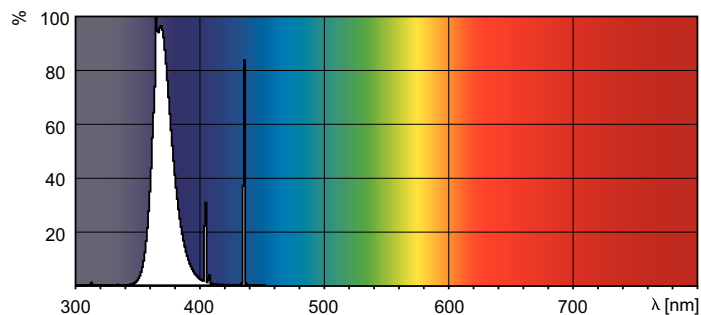

Product data

General Information		Operating and Electrical	
Cap base	2G11 [2G11]	Power (Rated) (Nom)	18 W
Main application	Insect traps	Lamp current (nom.)	0.375 A
Life to 50% failures (nom.)	15000 h	Voltage (Nom)	58 V
Useful life (nom.)	5000 h		
Light Technical		Mechanical and Housing	
Colour Code	10	Cap-base information	4 Pins (4P)
Colour Designation	Ultra Violet A	Bulb shape	2xT16
Chromaticity coordinate X (nom.)	228		
Chromaticity coordinate Y (nom.)	215	UV	
UV Depreciation at 2,000 h	20 %	UV-A radiation 100 hours (IEC)	3.5 W
UV depreciation at 5000 hours	35 %		
Product Data			
Full product code	871150026018540		
Order product name	PL-L 18W/10/4P 1CT/25		

Dimensional drawing

Product	D1 (max)	D (max)	A (max)	B (max)	C (max)
PL-L 18W/10/4P 1CT/25	18 mm	39 mm	194.2 mm	220 mm	226.6 mm

PL-L 18W/10/4P 1CT/25

Photometric data

Lightcolour /10 & /110

Lightcolour /10 & /110