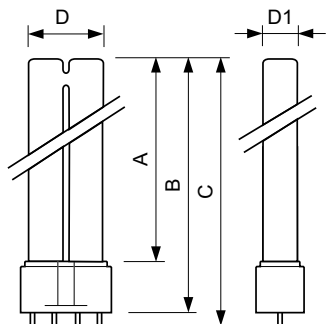

Product data

General Information		Operating and Electrical	
Cap base	2G11 [2G11]	Power (Rated) (Nom)	18 W
Main application	Insect traps	Lamp current (nom.)	0.375 A
Life to 50% failures (nom.)	15000 h	Voltage (Nom)	58 V
Useful life (nom.)	5000 h		
Light Technical		Mechanical and Housing	
Colour Code	10	Cap-base information	4 Pins (4P)
Colour Designation	Ultra Violet A	Bulb shape	2xT16
Chromaticity coordinate X (nom.)	228		
Chromaticity coordinate Y (nom.)	215	UV	
UV Depreciation at 2,000 h	20 %	UV-A radiation 100 hours (IEC)	3.5 W
UV depreciation at 5000 hours	35 %		
Product Data			
Full product code	871150026018540		
Order product name	PL-L 18W/10/4P 1CT/25		

Actinic BL PL-S/PL-L

EAN/UPC – product	8711500260185
Order code	927903001007
SAP numerator – quantity per pack	1
Numerator – packs per outer box	25

SAP material	927903001007
SAP net weight (piece)	60.900 g

Dimensional drawing

Product	D1 (max)	D (max)	A (max)	B (max)	C (max)
PL-L 18W/10/4P 1CT/25	18 mm	39 mm	194.2 mm	220 mm	226.6 mm

PL-L 18W/10/4P 1CT/25

Photometric data

Lightcolour /10 & /110

Lightcolour /10 & /110