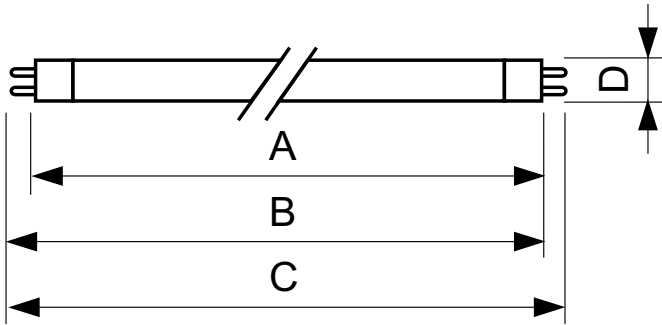

Warnings and Safety

- 20,000 hours lifetime (50% survival point, 3 hour cycle) with preheat ballast which is ENEC compliant. Lifetime performance may differ on non-ENEC compliant ballasts.

Product data

General Information		Mechanical and Housing	
Cap-Base	G5 [G5]	Bulb Shape	T5 [16 mm (T5)]
Nominal lifetime	15,000 hour(s)		
Light Technical		Approval and Application	
Color Code	830 [CCT of 3000K]	Mercury (Hg) Content (Nom)	2.0 mg
Luminous Flux	1,350 lumen	Product Data	
Color Designation	Warm White (WW)	Full product code	871150057031455
Correlated Color Temperature (Nom)	3000 K	Order product name	TL5 Essential 14W/830 1SL/40
Luminous Efficacy (rated) (Nom)	88 lm/W	EAN/UPC - Product	8711500570314
Color rendering index (CRI)	82	Order code	927925983058
Operating and Electrical		Numerator - Quantity Per Pack	1
Lamp Current (Nom)	0.170 A	Numerator - Packs per outer box	40
Controls and Dimming		Material number (12NC)	927925983058
Dimmable	No	Full product name	TL5 Essential 14W/830 1SL/40
		EAN/UPC - Case	8711500570321

TL5 Essential HE Super 80

Dimensional drawing

Product	D (max)	A (max)	B (max)	B (min)	C (max)
TL5 Essential 14W/830 1SL/40	17.0 mm	549.0 mm	556.1 mm	553.7 mm	563.2 mm

Photometric data

Spectral Power Distribution Colour - TL5 Essential 14W/830 1SL/40