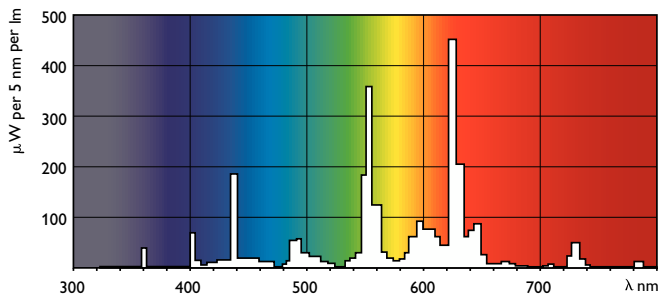

Warnings and Safety

- 20,000 hours lifetime (50% survival point, 3 hour cycle) with preheat ballast which is ENEC compliant. Lifetime performance may differ on non-ENEC compliant ballasts.

Product data

General Information		Mechanical and Housing	
Cap-Base	G5 [G5]	Bulb Shape	T5 [16 mm (T5)]
Nominal lifetime	15,000 hour(s)		
Light Technical		Approval and Application	
Color Code	830 [CCT of 3000K]	Mercury (Hg) Content (Nom)	2.0 mg
Luminous Flux	1,350 lumen	Product Data	
Color Designation	Warm White (WW)	Full product code	871150057031455
Correlated Color Temperature (Nom)	3000 K	Order product name	TL5 Essential 14W/830 1SL/40
Luminous Efficacy (rated) (Nom)	88 lm/W	EAN/UPC - Product	8711500570314
Color rendering index (CRI)	82	Order code	927925983058
Operating and Electrical		Numerator - Quantity Per Pack	1
Lamp Current (Nom)	0.170 A	Numerator - Packs per outer box	40
Controls and Dimming		Material number (12NC)	927925983058
Dimmable	No	Full product name	TL5 Essential 14W/830 1SL/40
		EAN/UPC - Case	8711500570321

TL5 Essential HE Super 80

Dimensional drawing

Product	D (max)	A (max)	B (max)	B (min)	C (max)
TL5 Essential 14W/830 1SL/40	17.0 mm	549.0 mm	556.1 mm	553.7 mm	563.2 mm

Photometric data

Spectral Power Distribution Colour - TL5 Essential 14W/830 1SL/40