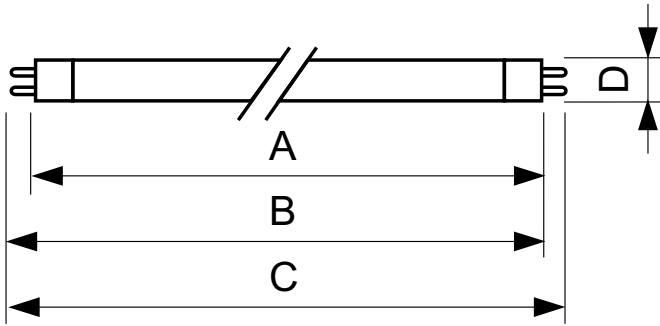

Warnings and Safety

- 20,000 hours lifetime (50% survival point, 3 hour cycle) with preheat ballast which is ENEC compliant. Lifetime performance may differ on non-ENEC compliant ballasts.

Product data

General Information	
Cap-Base	G5 [G5]
Nominal lifetime	15,000 hour(s)
Light Technical	
Color Code	840 [CCT of 4000K]
Luminous Flux	1,350 lumen
Color Designation	Cool White (CW)
Correlated Color Temperature (Nom)	4000 K
Luminous Efficacy (rated) (Nom)	88 lm/W
Color rendering index (CRI)	82
Operating and Electrical	
Lamp Current (Nom)	0.170 A
Controls and Dimming	
Dimmable	No

Mechanical and Housing	
Bulb Shape	T5 [16 mm (T5)]
Approval and Application	
Mercury (Hg) Content (Nom)	2.0 mg
Energy Consumption kWh/1000 h	15 kWh
Product Data	
Full product code	871150057033855
Order product name	TL5 Essential 14W/840 1SL/40
EAN/UPC - Product	8711500570338
Order code	927925984058
Numerator - Quantity Per Pack	1
Numerator - Packs per outer box	40
Material number (12NC)	927925984058
Full product name	TL5 Essential 14W/840 1SL/40
EAN/UPC - Case	8711500570345

TL5 Essential HE Super 80

Dimensional drawing

Product	D (max)	A (max)	B (max)	B (min)	C (max)
TL5 Essential 14W/840 1SL/40	17.0 mm	549.0 mm	556.1 mm	553.7 mm	563.2 mm

Photometric data

Spectral Power Distribution Colour - TL5 Essential 14W/840 1SL/40