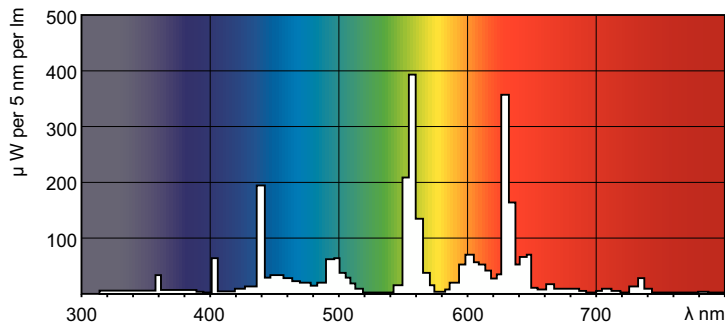

Warnings and Safety

- 20,000 hours lifetime (50% survival point, 3 hour cycle) with preheat ballast which is ENEC compliant. Lifetime performance may differ on non-ENEC compliant ballasts.

Product data

General Information	
Cap-Base	G5 [G5]
Nominal lifetime	15,000 hour(s)
Light Technical	
Color Code	840 [CCT of 4000K]
Luminous Flux	1,350 lumen
Color Designation	Cool White (CW)
Correlated Color Temperature (Nom)	4000 K
Luminous Efficacy (rated) (Nom)	88 lm/W
Color rendering index (CRI)	82
Operating and Electrical	
Lamp Current (Nom)	0.170 A
Controls and Dimming	
Dimmable	No

Mechanical and Housing	
Bulb Shape	T5 [16 mm (T5)]
Approval and Application	
Mercury (Hg) Content (Nom)	2.0 mg
Energy Consumption kWh/1000 h	15 kWh
Product Data	
Full product code	871150057033855
Order product name	TL5 Essential 14W/840 1SL/40
EAN/UPC - Product	8711500570338
Order code	927925984058
Numerator - Quantity Per Pack	1
Numerator - Packs per outer box	40
Material number (12NC)	927925984058
Full product name	TL5 Essential 14W/840 1SL/40
EAN/UPC - Case	8711500570345

TL5 Essential HE Super 80

Dimensional drawing

Product	D (max)	A (max)	B (max)	B (min)	C (max)
TL5 Essential 14W/840 1SL/40	17.0 mm	549.0 mm	556.1 mm	553.7 mm	563.2 mm

Photometric data

Spectral Power Distribution Colour - TL5 Essential 14W/840 1SL/40