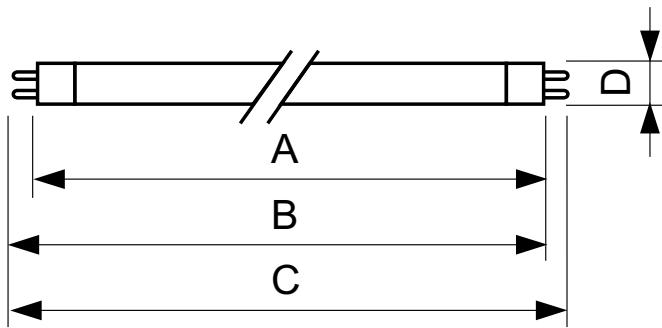

Warnings and Safety

- 20,000 hours lifetime (50% survival point, 3 hour cycle) with preheat ballast which is ENEC compliant. Lifetime performance may differ on non-ENEC compliant ballasts.

Product data

General Information		Colour Rendering Index,horiz (Max)	
Cap base	G5 [G5]	Colour Rendering Index,horiz (Min)	85
Life to 50% failures preheat (nom.)	20000 h	Colour Rendering Index,horiz (Nom)	80
LSF preheat 2,000 hours rated	98 %	LLMF 2000 h Rated	82
LSF preheat 4,000 hours rated	97 %	LLMF 4000 h Rated	94 %
LSF preheat 6,000 hours rated	95 %	LLMF 6000 h Rated	92 %
LSF preheat 8,000 hours rated	93 %	LLMF 8000 h Rated	91 %
LSF preheat 16,000 hours rated	70 %	LLMF 12000 h Rated	90 %
LSF preheat 20,000 hours rated	50 %	LLMF 16000 h Rated	88 %
		LLMF 20000 h Rated	87 %
			86 %
Light Technical		Operating and Electrical	
Colour Code	865 [CCT of 6,500 K]	Power (Rated) (Nom)	14 W
Lamp Luminous Flux 25°C EL (Nom)	1260 lm	Lamp current (nom.)	0.170 A
Lamp Luminous Flux (Nom)	1200 lm		
Colour Designation	Cool Daylight	Temperature	
Luminous Efficacy (@ Max Lumen, Rated) (Nom)	90 lm/W	Design temperature (nom.)	30 °C
Colour Temperature, horizontal (Nom)	6500 K		
Lamp Luminous Efficacy EM (Nom)	84 lm/W		

TL5 Essential HE Super 80

Controls and Dimming	
Dimmable	No
Mechanical and Housing	
Bulb shape	T5 [16 mm (T5)]
Approval and Application	
Mercury (Hg) content (nom.)	2.0 mg
Energy consumption kWh/1,000 hours	15 kWh
Product Data	
Full product code	871150057035255

Order product name	TL5 Essential 14W/865 1SL/40
EAN/UPC – product	8711500570352
Order code	927925986558
SAP numerator – quantity per pack	1
Numerator – packs per outer box	40
SAP material	927925986558
SAP net weight (piece)	47.500 g

Dimensional drawing

Product	D (max)	A (max)	B (max)	B (min)	C (max)
TL5 Essential 14W/865 1SL/40	17.0 mm	549.0 mm	556.1 mm	553.7 mm	563.2 mm

TL5 ESS 14W/865

Photometric data

LDPO_TL5ESS8_ESS_865-Spectral power distribution Colour