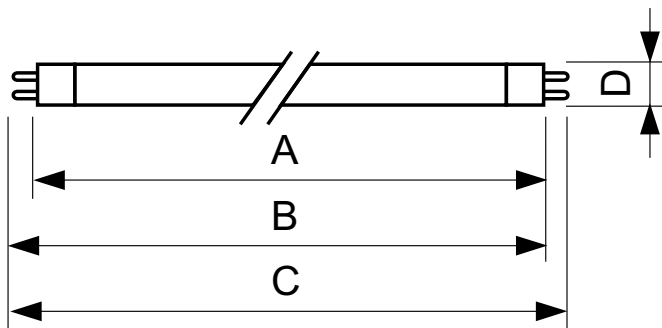

### Product data

General information		Colour Rendering Index,horiz (Max)	
Cap base	G5 [ G5]	Colour Rendering Index,horiz (Min)	85
Life to 50% failures preheat (nom.)	20000 h	Colour Rendering Index,horiz (Nom)	80
LSF preheat 2,000 hours rated	98 %	LLMF 2000 h Rated	82
LSF preheat 4,000 hours rated	97 %	LLMF 4000 h Rated	94 %
LSF preheat 6,000 hours rated	95 %	LLMF 6000 h Rated	92 %
LSF preheat 8,000 hours rated	93 %	LLMF 8000 h Rated	91 %
LSF preheat 16,000 hours rated	70 %	LLMF 12000 h Rated	90 %
LSF preheat 20,000 hours rated	50 %	LLMF 16000 h Rated	88 %
		LLMF 20000 h Rated	87 %
			86 %
Light technical		Operating and electrical	
Colour Code	840 [ CCT of 4,000 K]	Power (Rated) (Nom)	20.8 W
Lamp Luminous Flux 25°C EL (Nom)	2100 lm	Lamp current (nom.)	0.170 A
Lamp Luminous Flux (Nom)	1950 lm		
Colour Designation	Cool White (CW)	Temperature	
Luminous Efficacy (@ Max Lumen, Rated) (Nom)	101 lm/W	Design temperature (nom.)	30 °C
Colour Temperature, horizontal (Nom)	4000 K		
Lamp Luminous Efficacy EM (Nom)	94 lm/W		

# TL5 Essential HE Super 80

Controls and dimming	
Dimmable	No
Mechanical and housing	
Bulb shape	T5 [ 16 mm (T5)]
Approval and application	
Mercury (Hg) content (nom.)	2.0 mg
Product data	
Full product code	871150057039055

## Dimensional drawing

Product	D (max)	A (max)	B (max)	B (min)	C (max)
TL5 Essential 21W/840 1SL/40	17.0 mm	849.0 mm	856.1 mm	853.7 mm	863.2 mm

TL5 Essential 21W/840 1SL/40