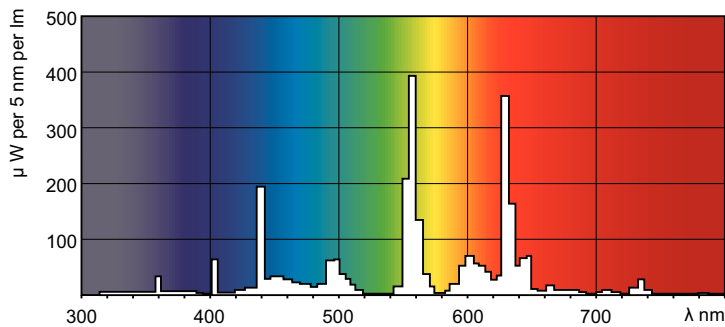

Photometric data

LDPO_TL5ESS8_ESS_840-Spectral power distribution Colour