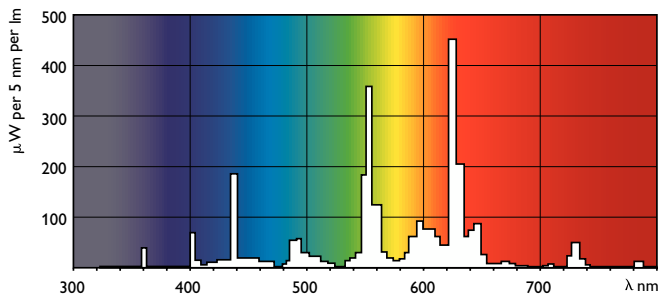

Warnings and Safety

- 20,000 hours lifetime (50% survival point, 3 hour cycle) with preheat ballast which is ENEC compliant. Lifetime performance may differ on non-ENEC compliant ballasts.

Product data

General Information		Mechanical and Housing	
Cap-Base	G5 [G5]	Bulb Shape	T5 [16 mm (T5)]
Nominal lifetime	15,000 hour(s)		
Light Technical		Approval and Application	
Color Code	830 [CCT of 3000K]	Mercury (Hg) Content (Nom)	2.0 mg
Luminous Flux	2,900 lumen	Energy Consumption kWh/1000 h	31 kWh
Color Designation	Warm White (WW)		
Correlated Color Temperature (Nom)	3000 K	Product Data	
Luminous Efficacy (rated) (Nom)	94 lm/W	Full product code	871150057043755
Color rendering index (CRI)	82	Order product name	TL5 Essential 28W/830 1SL/40
Operating and Electrical		EAN/UPC - Product	8711500570437
Lamp Current (Nom)	0.170 A	Order code	927926783058
		Numerator - Quantity Per Pack	1
Controls and Dimming		Numerator - Packs per outer box	40
Dimmable	No	Material number (12NC)	927926783058
		Full product name	TL5 Essential 28W/830 1SL/40
		EAN/UPC - Case	8711500570444

TL5 Essential HE Super 80

Dimensional drawing

Product	D (max)	A (max)	B (max)	B (min)	C (max)
TL5 Essential 28W/830 1SL/40	17.0 mm	1,149.0 mm	1,156.1 mm	1,153.7 mm	1,163.2 mm

Photometric data

Spectral Power Distribution Colour - TL5 Essential 28W/830 1SL/40