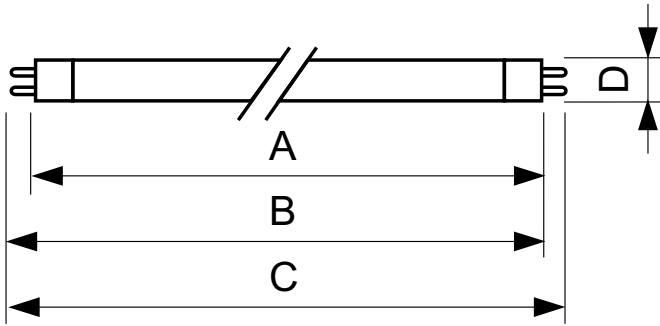

Warnings and Safety

- 20,000 hours lifetime (50% survival point, 3 hour cycle) with preheat ballast which is ENEC compliant. Lifetime performance may differ on non-ENEC compliant ballasts.

Product data

General Information		Mechanical and Housing	
Cap-Base	G5 [G5]	Bulb Shape	T5 [16 mm (T5)]
Nominal lifetime	15,000 hour(s)		
Light Technical		Approval and Application	
Color Code	830 [CCT of 3000K]	Mercury (Hg) Content (Nom)	2.0 mg
Luminous Flux	2,900 lumen	Energy Consumption kWh/1000 h	31 kWh
Color Designation	Warm White (WW)		
Correlated Color Temperature (Nom)	3000 K	Product Data	
Luminous Efficacy (rated) (Nom)	94 lm/W	Full product code	871150057043755
Color rendering index (CRI)	82	Order product name	TL5 Essential 28W/830 1SL/40
Operating and Electrical		EAN/UPC - Product	8711500570437
Lamp Current (Nom)	0.170 A	Order code	927926783058
		Numerator - Quantity Per Pack	1
Controls and Dimming		Numerator - Packs per outer box	40
Dimmable	No	Material number (12NC)	927926783058
		Full product name	TL5 Essential 28W/830 1SL/40
		EAN/UPC - Case	8711500570444

TL5 Essential HE Super 80

Dimensional drawing

Product	D (max)	A (max)	B (max)	B (min)	C (max)
TL5 Essential 28W/830 1SL/40	17.0 mm	1,149.0 mm	1,156.1 mm	1,153.7 mm	1,163.2 mm

Photometric data

Spectral Power Distribution Colour - TL5 Essential 28W/830 1SL/40