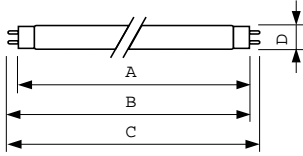

Operating and Electrical	
Lamp Current (Nom)	0.83 A
Voltage (Nom)	110 V
Voltage (Nom)	110 V

Mechanical and Housing	
Bulb Shape	T38 [T 38mm]

Approval and Application	
Mercury (Hg) Content (Nom)	13.0 mg

Product Data	
Full product code	871150061262540
Order product name	TL 80W/10-R SLV/25
Order code	928005901029
Numerator - Quantity Per Pack	1
Numerator - Packs per outer box	25
Material number (12NC)	928005901029
Full product name	TL 80W/10-R SLV/25
EAN/UPC - Case	8711500612632

## Dimensional drawing

Product	D (max)	A (max)	B (max)	B (min)	C (max)
TL 80W/10-R SLV/25	40.5 mm	1,500 mm	1,507.1 mm	1,504.7 mm	1,514.2 mm