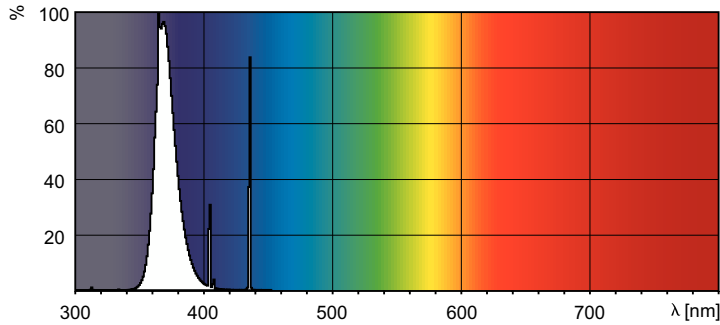

Operating and Electrical	
Lamp Current (Nom)	0.83 A
Voltage (Nom)	110 V
Voltage (Nom)	110 V

Mechanical and Housing	
Bulb Shape	T38 [T 38mm]

Approval and Application	
Mercury (Hg) Content (Nom)	13.0 mg

Product Data	
Full product code	871150061262540
Order product name	TL 80W/10-R SLV/25
Order code	928005901029
Numerator - Quantity Per Pack	1
Numerator - Packs per outer box	25
Material number (12NC)	928005901029
Full product name	TL 80W/10-R SLV/25
EAN/UPC - Case	8711500612632

## Dimensional drawing

Product	D (max)	A (max)	B (max)	B (min)	C (max)
TL 80W/10-R SLV/25	40.5 mm	1,500 mm	1,507.1 mm	1,504.7 mm	1,514.2 mm

## Photometric data

Spectral Power Distribution Colour - TL 80W/10-R SLV/25