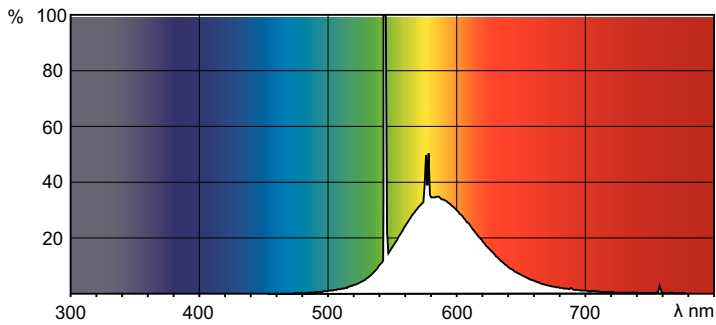

TL-D Colored

TL-D Colored 36W Yellow 1SL/25

This TL-D lamp (tube diameter 26 mm) helps to create special effects and atmospheres or attract attention by using red, green, blue and yellow light. Apart from using the specific colors, it is also possible to mix the colors to create white light. This lamp offers a high light output, thanks to the use of basic powders. Application areas include shops and showrooms, bars and restaurants, demonstration areas, sign lighting and entertainment stores.

Product data

| General Information | | Mechanical and Housing | |
|--------------------------|---------------------------------|---------------------------------|--------------------------------|
| Cap-Base | G13 [Medium Bi-Pin Fluorescent] | Bulb Shape | T8 [26 mm (T8)] |
| Light Technical | | Approval and Application | |
| Color Code | 160 | Mercury (Hg) Content (Nom) | 13.0 mg |
| Luminous Flux | 1,580 lumen | Energy Consumption kWh/1000 h | 44 kWh |
| Color Designation | Yellow | | |
| Operating and Electrical | | Product Data | |
| Lamp Current (Nom) | 0.440 A | Full product code | 871150072751040 |
| Voltage (Nom) | 103 V | Order product name | TL-D Colored 36W Yellow 1SL/25 |
| Voltage (Nom) | 103 V | Order code | 928048501605 |
| | | Numerator - Quantity Per Pack | 1 |
| | | Numerator - Packs per outer box | 25 |
| Controls and Dimming | | Material number (12NC) | 928048501605 |
| Dimmable | Yes | Full product name | TL-D Colored 36W Yellow 1SL/25 |
| | | EAN/UPC - Case | 8711500727527 |

TL-D Colored

Dimensional drawing

| Product | D (max) | A (max) | B (max) | B (min) | C (max) |
|-----------------------------------|---------|------------|------------|------------|------------|
| TL-D Colored 36W Yellow 1SL/25 | 28.0 mm | 1,199.4 mm | 1,206.5 mm | 1,204.1 mm | 1,213.6 mm |

Photometric data

Spectral Power Distribution Colour - TL-D Colored 36W Yellow 1SL/25