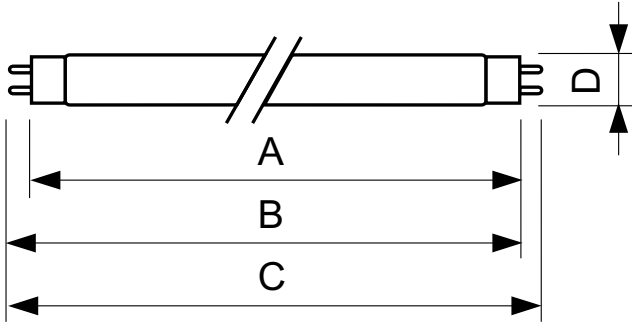

TL-D Colored

TL-D Colored 36W Yellow 1SL/25

This TL-D lamp (tube diameter 26 mm) helps to create special effects and atmospheres or attract attention by using red, green, blue and yellow light. Apart from using the specific colors, it is also possible to mix the colors to create white light. This lamp offers a high light output, thanks to the use of basic powders. Application areas include shops and showrooms, bars and restaurants, demonstration areas, sign lighting and entertainment stores.

Product data

| General Information | | Mechanical and Housing | |
|--------------------------|---------------------------------|---------------------------------|--------------------------------|
| Cap-Base | G13 [Medium Bi-Pin Fluorescent] | Bulb Shape | T8 [26 mm (T8)] |
| Light Technical | | Approval and Application | |
| Color Code | 160 | Mercury (Hg) Content (Nom) | 13.0 mg |
| Luminous Flux | 1,580 lumen | Energy Consumption kWh/1000 h | 44 kWh |
| Color Designation | Yellow | | |
| Operating and Electrical | | Product Data | |
| Lamp Current (Nom) | 0.440 A | Full product code | 871150072751040 |
| Voltage (Nom) | 103 V | Order product name | TL-D Colored 36W Yellow 1SL/25 |
| Voltage (Nom) | 103 V | Order code | 928048501605 |
| | | Numerator - Quantity Per Pack | 1 |
| | | Numerator - Packs per outer box | 25 |
| Controls and Dimming | | Material number (12NC) | 928048501605 |
| Dimmable | Yes | Full product name | TL-D Colored 36W Yellow 1SL/25 |
| | | EAN/UPC - Case | 8711500727527 |

TL-D Colored

Dimensional drawing

| Product | D (max) | A (max) | B (max) | B (min) | C (max) |
|-----------------------------------|---------|------------|------------|------------|------------|
| TL-D Colored 36W Yellow 1SL/25 | 28.0 mm | 1,199.4 mm | 1,206.5 mm | 1,204.1 mm | 1,213.6 mm |

Photometric data

Spectral Power Distribution Colour - TL-D Colored 36W Yellow 1SL/25