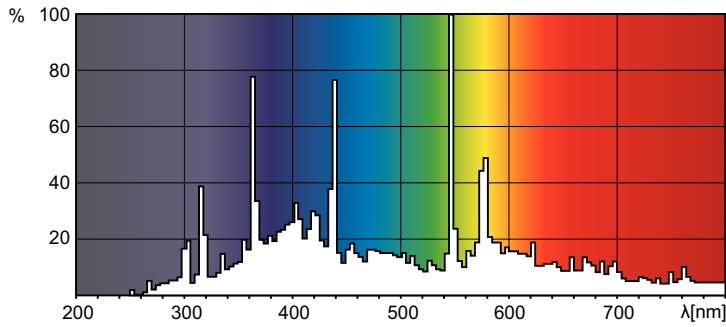

Product data

| General Information | | Controls and Dimming | |
|------------------------------------|----------------------------------|---------------------------------|-----------------|
| Cap-Base | GX9.5 [GX9.5] | Dimmable | No |
| Operating Position | UNIVERSAL [Any or Universal (U)] | | |
| Light Technical | | Product Data | |
| Color Code | - [Not Specified] | Full product code | 872790091755000 |
| Luminous Flux | 43,000 lumen | Order product name | MSD 575 1CT/16 |
| Chromaticity Coordinate X (Nom) | 323 | Order code | 928098805114 |
| Chromaticity Coordinate Y (Nom) | 317 | Numerator - Quantity Per Pack | 1 |
| Correlated Color Temperature (Nom) | 6000 K | Numerator - Packs per outer box | 16 |
| Luminous Efficacy (Rated) (Min) | 68 lm/W | Material number (12NC) | 928098805114 |
| Luminous Efficacy (rated) (Nom) | 75 lm/W | Full product name | MSD 575 1CT/16 |
| Color rendering index (CRI) | 72 | EAN/UPC - Case | 8727900917567 |
| Operating and Electrical | | | |
| Lamp Current (Nom) | 7.6 A | | |

Photometric data

Spectral Power Distribution Colour - MSD 575 1CT/16