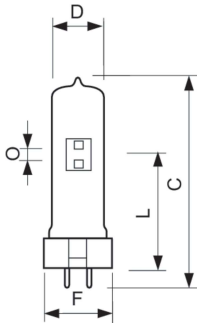

Product data

| General Information | | Controls and Dimming | |
|------------------------------------|----------------------------------|---------------------------------|-----------------|
| Cap-Base | GX9.5 [GX9.5] | Dimmable | No |
| Operating Position | UNIVERSAL [Any or Universal (U)] | | |
| Light Technical | | Product Data | |
| Color Code | - [Not Specified] | Full product code | 872790091755000 |
| Luminous Flux | 43,000 lumen | Order product name | MSD 575 1CT/16 |
| Chromaticity Coordinate X (Nom) | 323 | Order code | 928098805114 |
| Chromaticity Coordinate Y (Nom) | 317 | Numerator - Quantity Per Pack | 1 |
| Correlated Color Temperature (Nom) | 6000 K | Numerator - Packs per outer box | 16 |
| Luminous Efficacy (Rated) (Min) | 68 lm/W | Material number (12NC) | 928098805114 |
| Luminous Efficacy (rated) (Nom) | 75 lm/W | Full product name | MSD 575 1CT/16 |
| Color rendering index (CRI) | 72 | EAN/UPC - Case | 8727900917567 |
| Operating and Electrical | | | |
| Lamp Current (Nom) | 7.6 A | | |

Architectural MSD

Dimensional drawing

| Product | D (max) | O | L (min) | L (max) | L | C (max) | F (max) | F | F (min) |
|---------|---------|-----|---------|---------|----|---------|---------|----|---------|
| MSD 575 | 30 mm | 8.0 | 64 mm | 66 mm | 65 | 125 mm | 36 mm | 35 | 34 mm |
| 1CT/16 | | mm | | | mm | | | mm | |