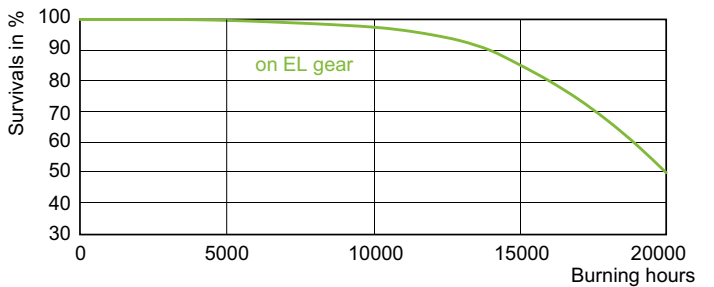

Lifetime

Lumen Maintenance Diagram - MASTERC CDM-T Elite 35W/930 G12 1CT/12

Life Expectancy Diagram - MASTERC CDM-T Elite 35W/930 G12 1CT/12