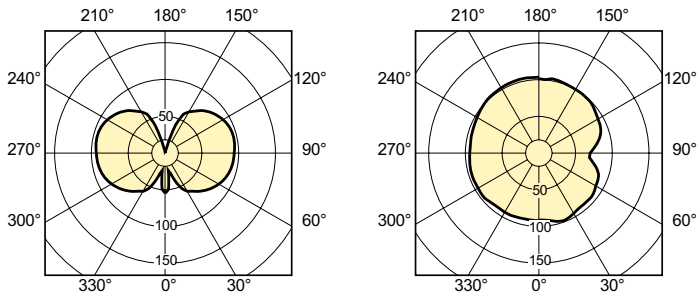

Photometric data

Light Distribution Diagram - MASTERC CDM-T Elite 35W/930 G12 1CT/12

Spectral Power Distribution Colour - MASTERC CDM-T Elite 35W/930 G12 1CT/12