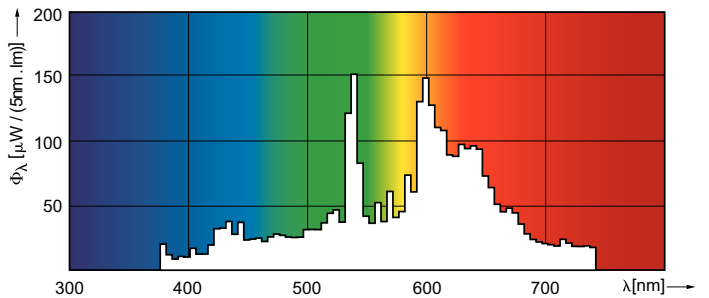

Photometric data

Light Distribution Diagram - MASTERC CDM-T Elite 35W/930 G12 1CT/12

Spectral Power Distribution Colour - MASTERC CDM-T Elite 35W/930 G12 1CT/12