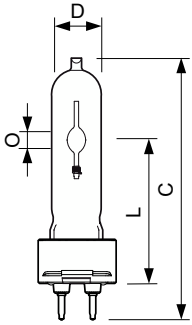

MASTERColour CDM-T Elite

MASTERC CDM-T Elite 35W/930 G12 1CT/12

Single-ended, high-efficiency Ceramic Metal Halide discharge lamp

Warnings and Safety

- Use only in totally enclosed luminaire, even during testing (IEC61167, IEC 62035, IEC60598)
- The luminaire must be able to contain hot lamp parts if the lamp ruptures
- Use only with electronic control gear. 35W & 70W lamps may also use electromagnetic gear.
- Control gear must include end-of-life protection (IEC61167, IEC 62035)
- A lamp breaking is extremely unlikely to have any impact on your health. If a lamp breaks, ventilate the room for 30 minutes and remove the parts, preferably with gloves. Put them in a sealed plastic bag and take it to your local waste facilities for recycling. Do not use a vacuum cleaner.

Product data

General Information		Voltage (Nom)		85 V	
Cap-Base	G12 [G12]				
Operating Position	UNIVERSAL [Any or Universal (U)]				
Light Technical		Controls and Dimming			
Color Code	930 [CCT of 3000K]	Dimmable	No		
Color Designation	Warm White (WW)				
Chromaticity Coordinate X (Nom)	0.435	Mechanical and Housing			
Chromaticity Coordinate Y (Nom)	0.395	Bulb Finish	Clear		
Correlated Color Temperature (Nom)	3000 K	Bulb Shape	T19 [T 19mm]		
Luminous Efficacy (rated) (Nom)	98 lm/W				
Color rendering index (CRI)	90	Approval and Application			
		Mercury (Hg) Content (Nom)	4.7 mg		
		Energy Consumption kWh/1000 h	43 kWh		
Operating and Electrical		Product Data			
Voltage (Nom)	85 V	Full product code	871869648451700		

MASTERC colour CDM-T Elite

Order product name	MASTERC CDM-T Elite 35W/930 G12 1CT/12
Order code	928185205129
Numerator - Quantity Per Pack	1
Numerator - Packs per outer box	12
Material number (12NC)	928185205129

Full product name	MASTERC CDM-T Elite 35W/930 G12 1CT/12
EAN/UPC - Case	8718696484524

Dimensional drawing

Product	D (max)	O	L (min)	L (max)	L	C (max)
MASTERC CDM-T Elite 35W/930 G12 1CT/12	20 mm	4.8 mm	55 mm	57 mm	56 mm	103 mm