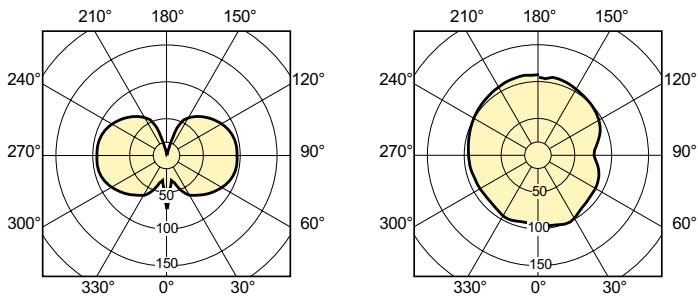

MASTERC colour CDM-TC Elite

EPREL Registration Number	473,265
Product Data	
Full product code	872790091153400
Order product name	MASTERC CDM-TC Elite 70W/930 G8.5 1CT/12
Order code	928189505131
Numerator - Quantity Per Pack	1

Numerator - Packs per outer box	12
Material number (12NC)	928189505131
Full product name	MASTERC CDM-TC Elite 70W/930 G8.5 1CT/12
EAN/UPC - Case	8727900911541

Dimensional drawing

D

Product	D (max)	O	L (min)	L (max)	L	C (max)
MASTERC CDM-TC Elite 70W/930 G8.5 1CT/12	15 mm	7.15 mm	51 mm	53 mm	52 mm	85 mm

Photometric data

Light Distribution Diagram - MASTERC CDM-TC Elite 70W/930 G8.5 1CT/12