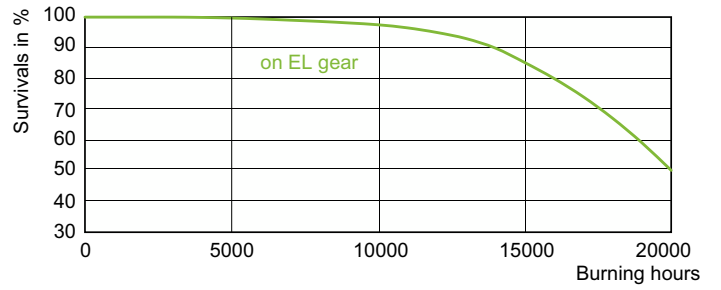

Product data

General Information		Operating and Electrical	
Cap-Base	G8.5 [G8.5]	Voltage (Nom)	85 V
Operating Position	UNIVERSAL [Any or Universal (U)]	Voltage (Nom)	85 V
Flux measurement reference	Sphere		
Light Technical		Controls and Dimming	
Color Code	930 [CCT of 3000K]	Dimmable	No
Luminous Flux	7,800 lumen		
Color Designation	Warm White (WW)	Mechanical and Housing	
Chromaticity Coordinate X (Nom)	0.434	Bulb Finish	Clear
Chromaticity Coordinate Y (Nom)	0.398	Bulb Shape	T14 [T 14 mm]
Correlated Color Temperature (Nom)	3000 K		
Luminous Efficacy (rated) (Nom)	107 lm/W	Approval and Application	
Color rendering index (CRI)	90	Mercury (Hg) Content (Max)	6.6 mg
		Mercury (Hg) Content (Nom)	6.6 mg
		Energy Consumption kWh/1000 h	74 kWh

Photometric data

Light Distribution Diagram - MASTERC CDM-TC Elite 70W/930 G8.5 1CT/12

Spectral Power Distribution Colour - MASTERC CDM-TC Elite 70W/930 G8.5 1CT/12

MASTERC colour CDM-TC Elite

Lifetime

Lumen Maintenance Diagram - MASTERC CDM-TC Elite 70W/930 G8.5 1CT/12