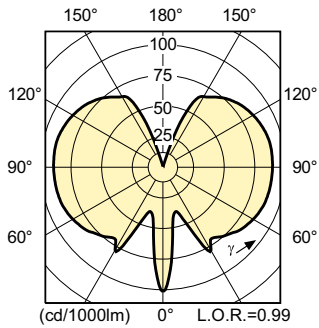

Photometric data

Light Distribution Diagram - MASTERC CDM-T Elite 35W/942 G12 1CT

Spectral Power Distribution Colour - MASTERC CDM-T Elite 35W/942 G12 1CT