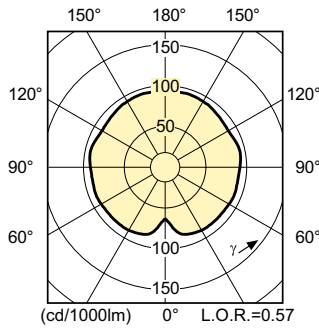

Photometric data

Light Distribution Diagram - MASTERC CDM-T Elite 35W/942 G12 1CT

Spectral Power Distribution Colour - MASTERC CDM-T Elite 35W/942 G12 1CT