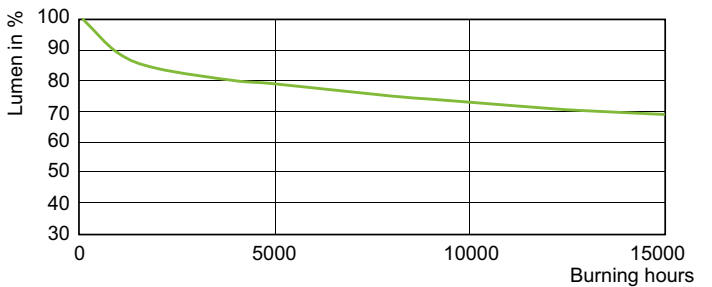

Lifetime

Life Expectancy Diagram - MASTERC CDM-T Elite 35W/942 G12 1CT

Lumen Maintenance Diagram - MASTERC CDM-T Elite 35W/942 G12 1CT