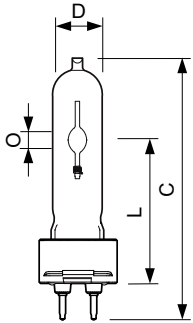

MASTERC colour CDM-T Elite

Order product name	MASTERC CDM-T Elite 35W/942 G12 1CT
Order code	928193605129
Numerator - Quantity Per Pack	1
Numerator - Packs per outer box	12
Material number (12NC)	928193605129

Full product name	MASTERC CDM-T Elite 35W/942 G12 1CT
EAN/UPC - Case	8718696484548

Dimensional drawing

Product	D (max)	O	L (min)	L (max)	L	C (max)
MASTERC CDM-T Elite 35W/942 G12 1CT	20 mm	5.2 mm	55 mm	57 mm	56 mm	103 mm