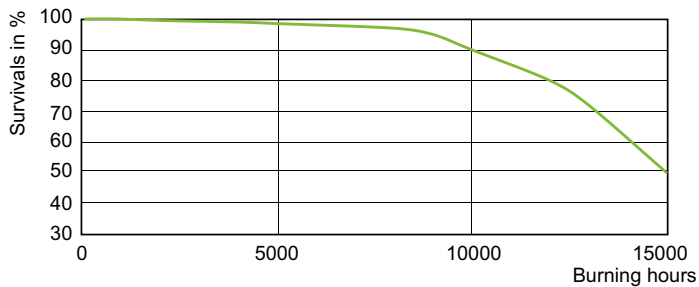

Lifetime

Life Expectancy Diagram - MASTERC CDM-T Elite 35W/942 G12 1CT

Lumen Maintenance Diagram - MASTERC CDM-T Elite 35W/942 G12 1CT