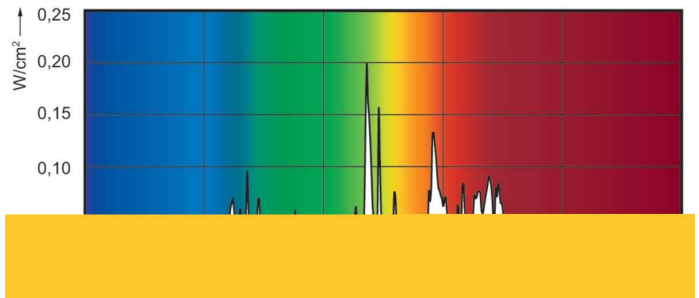

Photometric data

Light Distribution Diagram - MASTERC CDM-T Elite 35W/942 G12 1CT

Spectral Power Distribution Colour - MASTERC CDM-T Elite 35W/942 G12 1CT