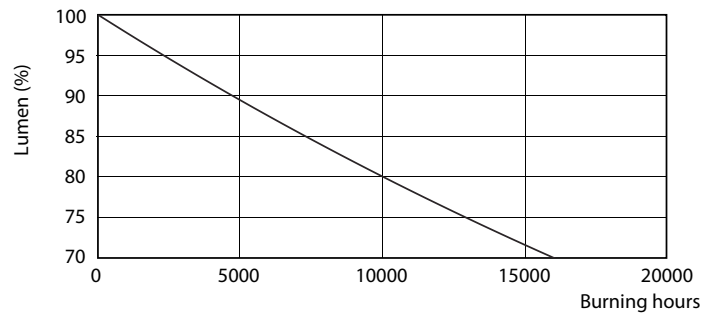

LEDbulb 100W E27 840 FR A60