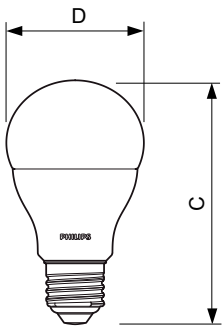

CorePro Plastic LEDbulbs

Controls and dimming

Dimmable	No

Mechanical and housing

Lamp Finish	Frosted
Bulb shape	A60 [A 60mm]

Approval and application

Energy Efficiency Class	E
Energy consumption kWh/1,000 hours	13 kWh
	397628

Product data

Full product code	871869649074700
Order product name	CorePro LEDbulb ND 13-100W A60 E27 827
EAN/UPC – product	8718696490747
Order code	929001234502
SAP numerator – quantity per pack	1
Numerator – packs per outer box	10
SAP material	929001234502
Copy Net Weight (Piece)	0.080 kg

Dimensional drawing

CorePro LEDbulb ND 13-100W A60 E27 827

Product	D	C
CorePro LEDbulb ND 13-100W A60 E27 827	60 mm	110 mm