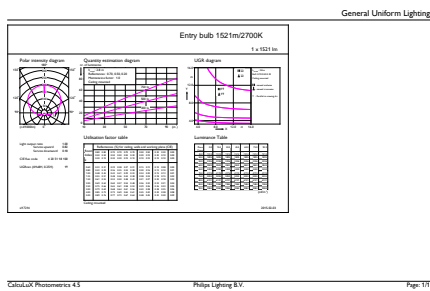

Photometric data

CorePro LEDbulb ND 13-100W A60