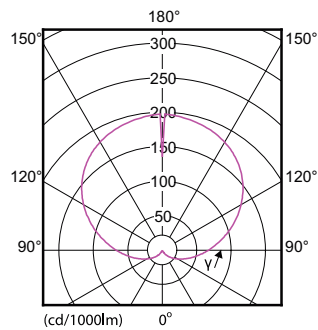

CorePro LEDbulb ND 13-100W A60