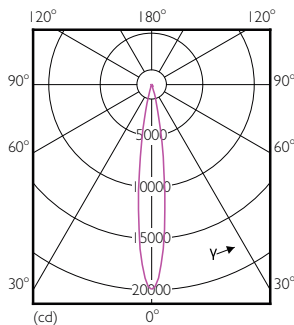

LEDspot MAS 20W E27 PAR30L 830 15D ND