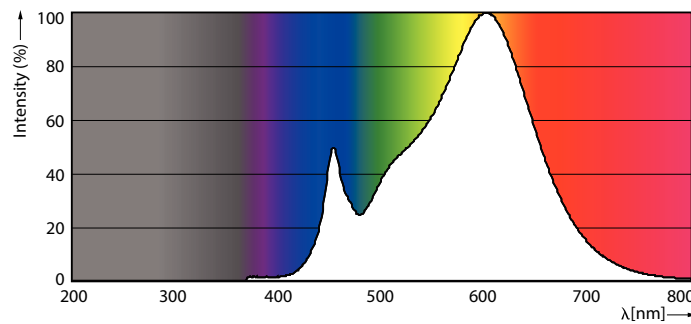

Product data

General information	
Cap base	E27 [E27]
EU RoHS compliant	Yes
Nominal lifetime (nom.)	25000 h
Technical type	20-35W
Light technical	
Colour Code	830 [CCT of 3,000 K]
Technical Beam Angle (Nom)	15 °
Lamp Luminous Flux 25°C EL (Nom)	1800 lm
Luminous intensity (nom.)	18000 cd
Colour Designation	White (WH)
Colour Temperature, horizontal (Nom)	3000 K
Lamp Luminous Efficacy EM (Nom)	90.00 lm/W
Colour consistency	<6
Colour Rendering Index,horiz (Nom)	82
LLMF at end of nominal lifetime (nom.)	70 %
Operating and electrical	
Input frequency	50 to 60 Hz

Photometric data

Page 10

LEDspot MAS 20W E27 PAR30L 830 15D ND

LEDspot MAS 20W E27 PAR30L 830 15D ND

LEDspot MAS 20W E27 PAR30L 830 15D ND

MASTER LEDspot PAR High Lumen

Lifetime

LEDspot MAS 37W E27 PAR30L 830 15D ND