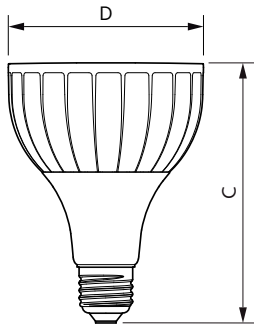

MASTER LEDspot PAR High Lumen

Energy consumption kWh/1,000 hours	20 kWh
Product data	
Full product code	871869675929500
Order product name	Master LED PAR30L 20W 15D 830
EAN/UPC – product	8718696759295
Order code	929001353808

SAP numerator – quantity per pack	1
Numerator – packs per outer box	6
SAP material	929001353808
Net Weight (Piece)	0.410 kg

Dimensional drawing

Master LED PAR30L 20W 15D 830

Product	D	C
Master LED PAR30L 20W 15D 830	95.5 mm	129 mm