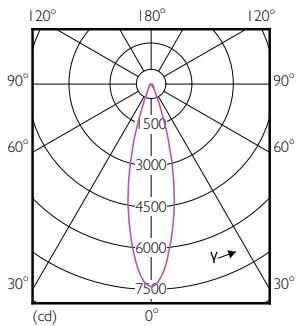

Light Distribution Diagram - Master LED PAR30L 20W 30D 830