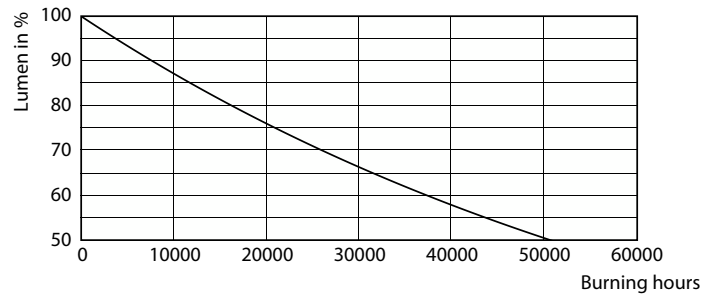

MASTER LEDspot PAR High Lumen

Lifetime

Life Expectancy Diagram - Master LED PAR30L 20W 30D 830

Lumen Maintenance Diagram - Master LED PAR30L 20W 30D 830