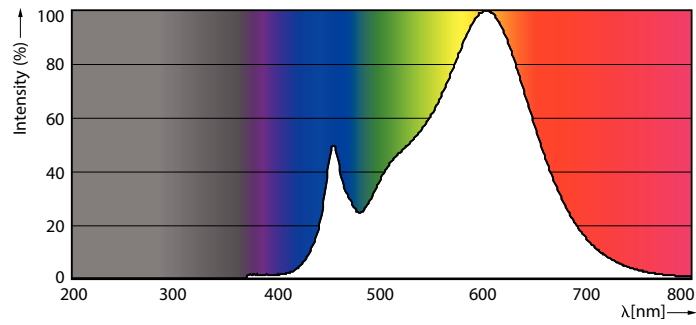

Photometric data

Spectral Power Distribution Colour - Master LED PAR30L 20W 30D 830

Accent Lighting Spots - Master LED PAR30L 20W 30D 830