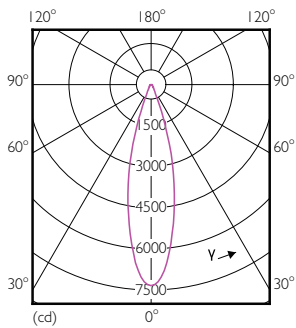

Photometric data

Light Distribution Diagram - Master LED PAR30L 20W 30D 840