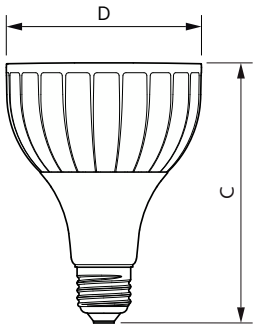

### Product data

General Information		Lamp Current (Nom)	
Cap-Base	E27 [E27]		95 mA
Nominal lifetime	25,000 hour(s)	Wattage Equivalent	35 W
Switching Cycle	50,000	Starting Time (Nom)	0.5 s
Lighting Technology	LED	Warm-up time to 60% light	0.5 s
		Power Factor (Fraction)	0.9
		Voltage (Nom)	220-240 V
Light Technical		Temperature	
Color Code	840 [CCT of 4000K]	T-Case Maximum (Nom)	67 °C
Beam Angle (Nom)	30 degree(s)		
Luminous Flux	1,850 lumen	Controls and Dimming	
Color Designation	Cool White (CW)	Dimmable	No
Correlated Color Temperature (Nom)	4000 K		
Luminous Efficacy (rated) (Nom)	92.00 lm/W	Mechanical and Housing	
Color Consistency	<6	Bulb Shape	PAR30L [PAR 3.75 inch/95mm Long]
Color rendering index (CRI)	82		
LLMF At End Of Nominal Lifetime (Nom)	70 %	Approval and Application	
		Suitable For Accent Lighting	Yes
		Energy Consumption kWh/1000 h	20 kWh
Operating and Electrical			
Line Frequency	50 to 60 Hz		
Input Frequency	50 to 60 Hz		

## Dimensional drawing

Product	D	C
Master LED PAR30L 20W 30D 840	95.5 mm	129 mm