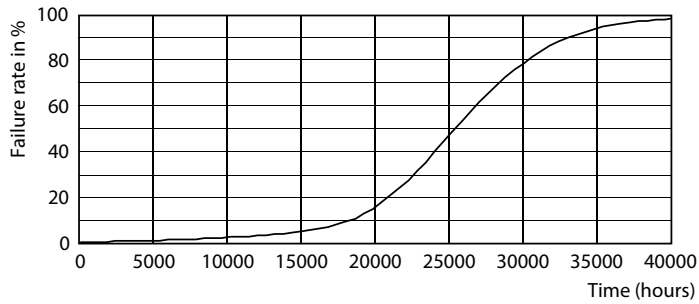

MASTER LEDspot PAR High Lumen

Lifetime

Life Expectancy Diagram - Master LED PAR30L 20W 30D 840

Lumen Maintenance Diagram - Master LED PAR30L 20W 30D 840