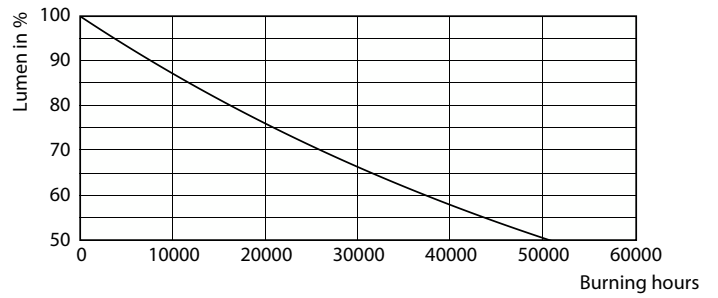

MASTER LEDspot PAR High Lumen

Lifetime

Life Expectancy Diagram - Master LED PAR30L 20W 30D 840

Lumen Maintenance Diagram - Master LED PAR30L 20W 30D 840