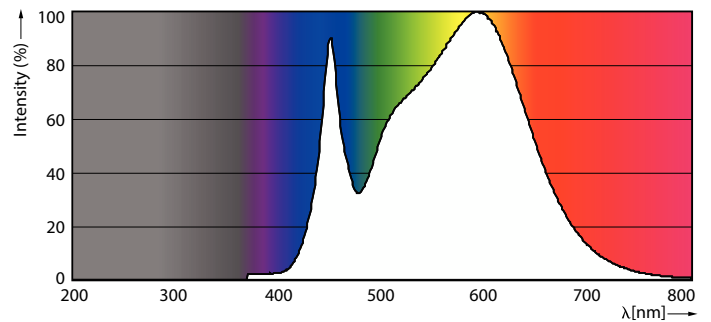

### Product data

General Information		Lamp Current (Nom)	
Cap-Base	E27 [E27]		95 mA
Nominal lifetime	25,000 hour(s)	Wattage Equivalent	35 W
Switching Cycle	50,000	Starting Time (Nom)	0.5 s
Lighting Technology	LED	Warm-up time to 60% light	0.5 s
		Power Factor (Fraction)	0.9
		Voltage (Nom)	220-240 V
Light Technical		Temperature	
Color Code	840 [CCT of 4000K]	T-Case Maximum (Nom)	67 °C
Beam Angle (Nom)	30 degree(s)		
Luminous Flux	1,850 lumen	Controls and Dimming	
Color Designation	Cool White (CW)	Dimmable	No
Correlated Color Temperature (Nom)	4000 K		
Luminous Efficacy (rated) (Nom)	92.00 lm/W	Mechanical and Housing	
Color Consistency	<6	Bulb Shape	PAR30L [PAR 3.75 inch/95mm Long]
Color rendering index (CRI)	82		
LLMF At End Of Nominal Lifetime (Nom)	70 %	Approval and Application	
		Suitable For Accent Lighting	Yes
		Energy Consumption kWh/1000 h	20 kWh
Operating and Electrical			
Line Frequency	50 to 60 Hz		
Input Frequency	50 to 60 Hz		

## Dimensional drawing

Product	D	C
Master LED PAR30L 20W 30D 840	95.5 mm	129 mm

## Photometric data

Light Distribution Diagram - Master LED PAR30L 20W 30D 840

Spectral Power Distribution Colour - Master LED PAR30L 20W 30D 840