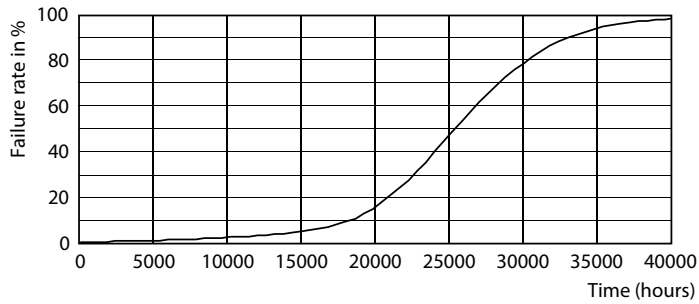

Product data

General Information	
Cap-Base	E27 [E27]
Nominal lifetime	25,000 hour(s)
Switching Cycle	50,000
Lighting Technology	LED
Light Technical	
Color Code	840 [CCT of 4000K]
Beam Angle (Nom)	15 degree(s)
Luminous Flux	3,000 lumen
Color Designation	Cool White (CW)
Correlated Color Temperature (Nom)	4000 K
Luminous Efficacy (rated) (Nom)	93.00 lm/W
Color Consistency	<6
Color rendering index (CRI)	82
LLMF At End Of Nominal Lifetime (Nom)	70 %
Operating and Electrical	
Line Frequency	50 to 60 Hz
Input Frequency	50 to 60 Hz

Photometric data

Light Distribution Diagram - Master LED PAR30L 32W 15D 840

Spectral Power Distribution Colour - Master LED PAR30L 32W 15D 840

MASTER LEDspot PAR High Lumen

Lifetime

Life Expectancy Diagram - Master LED PAR30L 32W 15D 840