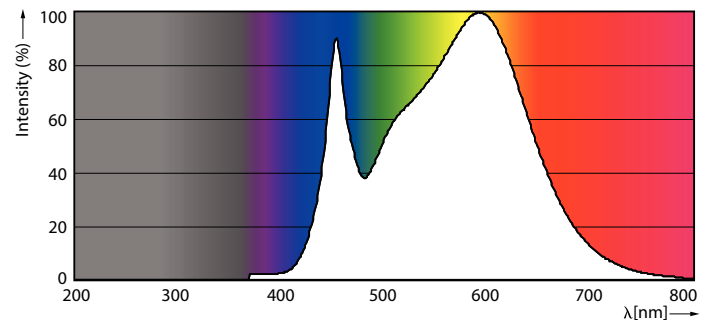

Product data

General Information	
Cap-Base	E27 [E27]
Nominal lifetime	25,000 hour(s)
Switching Cycle	50,000
Lighting Technology	LED
Light Technical	
Color Code	840 [CCT of 4000K]
Beam Angle (Nom)	15 degree(s)
Luminous Flux	3,000 lumen
Color Designation	Cool White (CW)
Correlated Color Temperature (Nom)	4000 K
Luminous Efficacy (rated) (Nom)	93.00 lm/W
Color Consistency	<6
Color rendering index (CRI)	82
LLMF At End Of Nominal Lifetime (Nom)	70 %
Operating and Electrical	
Line Frequency	50 to 60 Hz
Input Frequency	50 to 60 Hz

Photometric data

Light Distribution Diagram - Master LED PAR30L 32W 15D 840

Spectral Power Distribution Colour - Master LED PAR30L 32W 15D 840

MASTER LEDspot PAR High Lumen

Lifetime

Life Expectancy Diagram - Master LED PAR30L 32W 15D 840