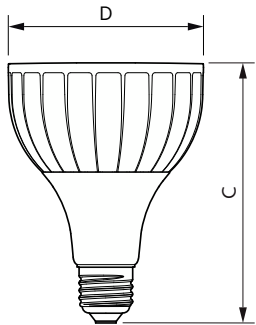

MASTER LEDspot PAR High Lumen

EU RoHS compliant	Yes
Product Data	
Full product code	871869673140600
Order product name	Master LED PAR30L 32W 15D 840
Order code	929001354408
Numerator - Quantity Per Pack	1

Numerator - Packs per outer box	6
Material number (12NC)	929001354408
Full product name	Master LED PAR30L 32W 15D 840
EAN/UPC - Case	8718696731413

Dimensional drawing

Product	D	C
Master LED PAR30L 32W 15D 840	95.5 mm	129 mm