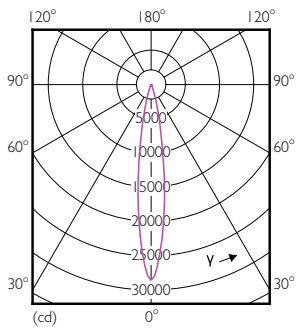

Photometric data

Light Distribution Diagram - Master LED PAR30L 32W 15D 840