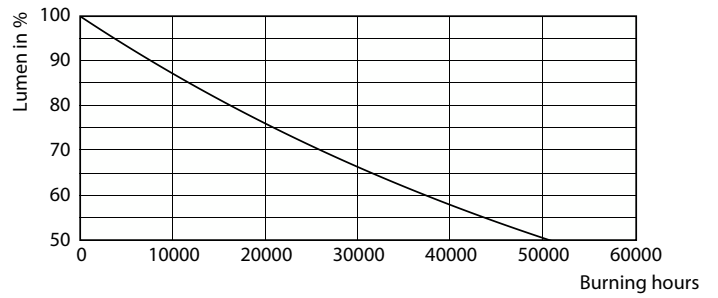

Product data

General Information	
Cap-Base	E27 [E27]
Nominal lifetime	25,000 hour(s)
Switching Cycle	50,000
Lighting Technology	LED
Light Technical	
Color Code	840 [CCT of 4000K]
Beam Angle (Nom)	15 degree(s)
Luminous Flux	3,000 lumen
Color Designation	Cool White (CW)
Correlated Color Temperature (Nom)	4000 K
Luminous Efficacy (rated) (Nom)	93.00 lm/W
Color Consistency	<6
Color rendering index (CRI)	82
LLMF At End Of Nominal Lifetime (Nom)	70 %
Operating and Electrical	
Line Frequency	50 to 60 Hz
Input Frequency	50 to 60 Hz

Photometric data

Light Distribution Diagram - Master LED PAR30L 32W 15D 840

Spectral Power Distribution Colour - Master LED PAR30L 32W 15D 840

MASTER LEDspot PAR High Lumen

Lifetime

Life Expectancy Diagram - Master LED PAR30L 32W 15D 840