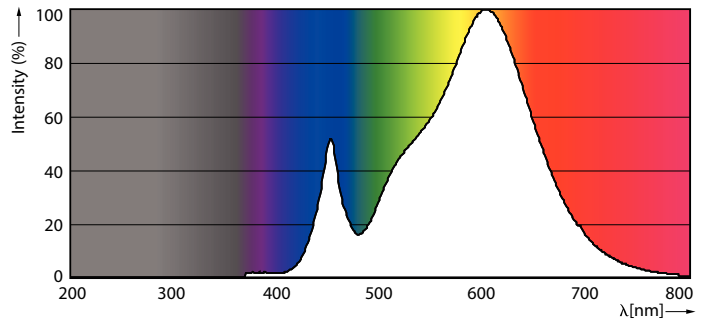

LEDspot MAS 37W E27 PAR30L 830 15D ND

LEDspot MAS 37W E27 PAR30L 830 15D ND