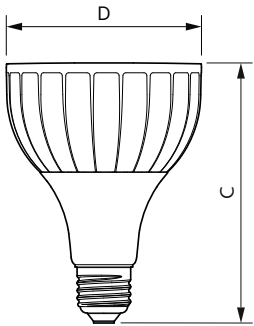

Product data

General Information	
Cap base	E27 [E27]
EU RoHS compliant	Yes
Nominal lifetime (nom.)	25000 h
Switching cycle	50,000X
Technical type	40-70W
Light Technical	
Colour Code	830 [CCT of 3,000 K]
Technical Beam Angle (Nom)	15 °
Lamp Luminous Flux 25°C EL (Nom)	4000 lm
Luminous intensity (nom.)	40000 cd
Colour Designation	White (WH)
Colour Temperature, horizontal (Nom)	3000 K
Lamp Luminous Efficacy EM (Nom)	100.00 lm/W
Colour consistency	<6
Colour Rendering Index,horiz (Nom)	82
LLMF at end of nominal lifetime (nom.)	70 %

Order code	929001374408
SAP numerator – quantity per pack	1
Numerator – packs per outer box	6
SAP material	929001374408
SAP net weight (piece)	0.410 kg

Dimensional drawing

PAR30L 35-35W 4000lm 15D 3000K E27 ND