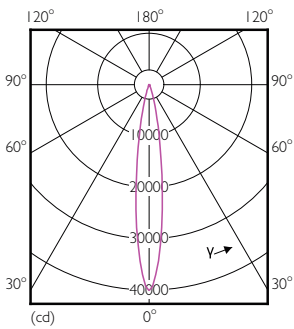

Product data

General Information	
Cap base	E27 [E27]
EU RoHS compliant	Yes
Nominal lifetime (nom.)	25000 h
Switching cycle	50,000X
Technical type	40-70W
Light Technical	
Colour Code	830 [CCT of 3,000 K]
Technical Beam Angle (Nom)	15 °
Lamp Luminous Flux 25°C EL (Nom)	4000 lm
Luminous intensity (nom.)	40000 cd
Colour Designation	White (WH)
Colour Temperature, horizontal (Nom)	3000 K
Lamp Luminous Efficacy EM (Nom)	100.00 lm/W
Colour consistency	<6
Colour Rendering Index,horiz (Nom)	82
LLMF at end of nominal lifetime (nom.)	70 %

Product	D	C
Master LED PAR30L 40W 15D 830	95.5 mm	129 mm

Photometric data

LEDspot MAS 37W E27 PAR30L 830 15D ND

LEDspot MAS 37W E27 PAR30L 830 15D ND

LEDspot MAS 37W E27 PAR30L 830 15D ND

MASTER LEDspot PAR High Lumen