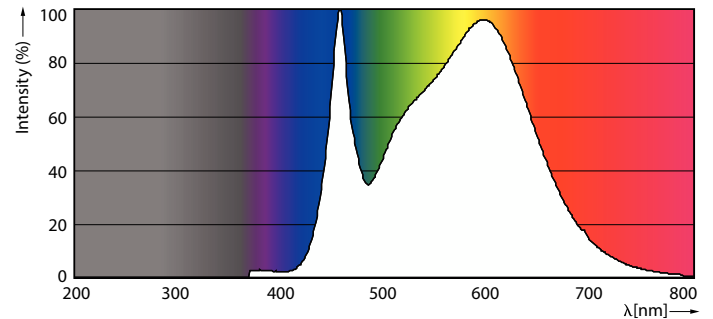

Spectral Power Distribution Colour - Master LED PAR30L 40W 15D 840