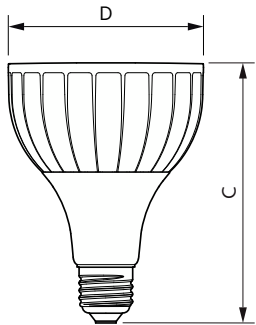

MASTER LEDspot PAR High Lumen

Energy Consumption kWh/1000 h	40 kWh
EU RoHS compliant	Yes
Product Data	
Full product code	871869675935600
Order product name	Master LED PAR30L 40W 15D 840
Order code	929001374508

Numerator - Quantity Per Pack	1
Numerator - Packs per outer box	6
Material number (12NC)	929001374508
Full product name	Master LED PAR30L 40W 15D 840
EAN/UPC - Case	8718696759363

Dimensional drawing

Product	D	C
Master LED PAR30L 40W 15D 840	95.5 mm	129 mm