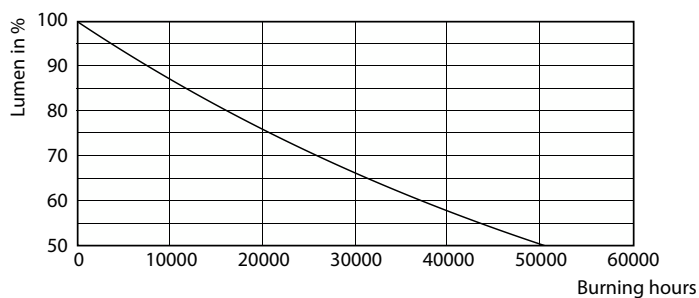

Product data

General Information	
Lighting Technology	LED
Switching Cycle	50,000
Nominal lifetime	25,000 hour(s)
Cap-Base	E27 [E27]
Light Technical	
Color Code	840 [CCT of 4000K]
Beam Angle (Nom)	15 degree(s)
Luminous Flux	4,200 lumen
Luminous Intensity (Nom)	42,000 cd
Color Designation	Cool White (CW)
Correlated Color Temperature (Nom)	4000 K
Luminous Efficacy (rated) (Nom)	105.00 lm/W
Color Consistency	<6
Color rendering index (CRI)	82
LLMF At End Of Nominal Lifetime (Nom)	70 %
Operating and Electrical	
Line Frequency	50 to 60 Hz

Photometric data

Light Distribution Diagram - Master LED PAR30L 40W 15D 840

Spectral Power Distribution Colour - Master LED PAR30L 40W 15D 840

Lifetime

Lumen Maintenance Diagram - Master LED PAR30L 40W 15D 840

Life Expectancy Diagram - Master LED PAR30L 40W 15D 840

MASTER LEDspot PAR High Lumen