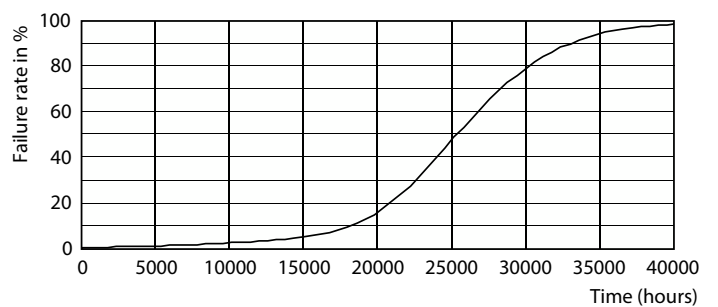

Product data

General Information	
Lighting Technology	LED
Switching Cycle	50,000
Nominal lifetime	25,000 hour(s)
Cap-Base	E27 [E27]
Light Technical	
Color Code	840 [CCT of 4000K]
Beam Angle (Nom)	15 degree(s)
Luminous Flux	4,200 lumen
Luminous Intensity (Nom)	42,000 cd
Color Designation	Cool White (CW)
Correlated Color Temperature (Nom)	4000 K
Luminous Efficacy (rated) (Nom)	105.00 lm/W
Color Consistency	<6
Color rendering index (CRI)	82
LLMF At End Of Nominal Lifetime (Nom)	70 %
Operating and Electrical	
Line Frequency	50 to 60 Hz

Photometric data

Light Distribution Diagram - Master LED PAR30L 40W 15D 840

Spectral Power Distribution Colour - Master LED PAR30L 40W 15D 840

Lifetime

Lumen Maintenance Diagram - Master LED PAR30L 40W 15D 840