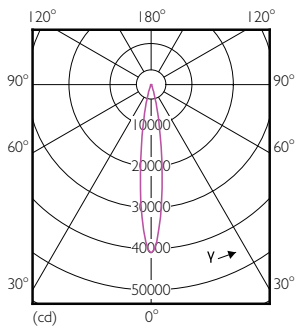

Photometric data

Light Distribution Diagram - Master LED PAR30L 40W 15D 840