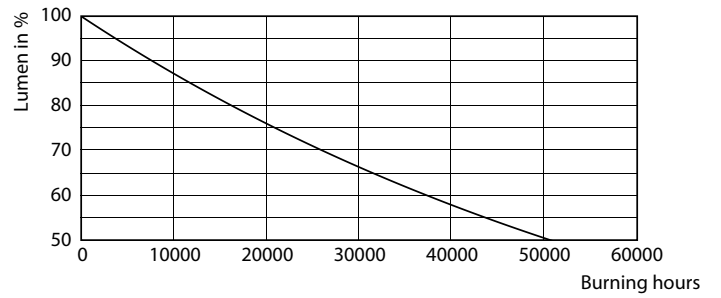

LEDspot MAS 37W E27 PAR30L 830 15D ND