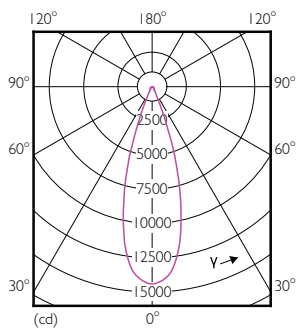

Product data

General Information	
Cap base	E27 [E27]
EU RoHS compliant	Yes
Nominal lifetime (nom.)	25000 h
Switching cycle	50,000X
Technical type	40-70W
Light Technical	
Colour Code	827 [CCT of 2,700 K]
Technical Beam Angle (Nom)	30 °
Lamp Luminous Flux 25°C EL (Nom)	4300 lm
Luminous intensity (nom.)	13000 cd
Colour Designation	Warm white (WW)
Colour Temperature, horizontal (Nom)	2700 K
Lamp Luminous Efficacy EM (Nom)	107.00 lm/W
Colour consistency	<6
Colour Rendering Index,horiz (Nom)	82
LLMF at end of nominal lifetime (nom.)	70 %

Order code	929001374708
SAP numerator – quantity per pack	1
Numerator – packs per outer box	6
SAP material	929001374708
SAP net weight (piece)	0.410 kg

Dimensional drawing

PAR30L 40-35W 4500lm 30D 2700K E27 ND

Product	D	C
Master LED PAR30L 40W 30D 827	95.5 mm	129 mm

Photometric data

LEDspot MAS 41W E27 PAR30L 827 30D ND

LEDspot MAS 41W E27 PAR30L 827 30D ND

LEDspot MAS 41W E27 PAR30L 827 30D ND

MASTER LEDspot PAR High Lumen