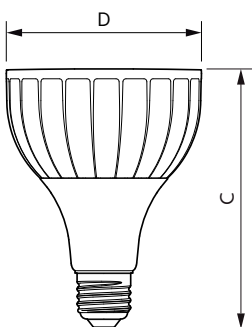

Product data

General Information	
Cap base	E27 [E27]
EU RoHS compliant	Yes
Nominal lifetime (nom.)	25000 h
Switching cycle	50,000X
Technical type	40-70W
Light Technical	
Colour Code	827 [CCT of 2,700 K]
Technical Beam Angle (Nom)	30 °
Lamp Luminous Flux 25°C EL (Nom)	4300 lm
Luminous intensity (nom.)	13000 cd
Colour Designation	Warm white (WW)
Colour Temperature, horizontal (Nom)	2700 K
Lamp Luminous Efficacy EM (Nom)	107.00 lm/W
Colour consistency	<6
Colour Rendering Index,horiz (Nom)	82
LLMF at end of nominal lifetime (nom.)	70 %

Order code	929001374708
SAP numerator – quantity per pack	1
Numerator – packs per outer box	6
SAP material	929001374708
SAP net weight (piece)	0.410 kg

Dimensional drawing

PAR30L 40-35W 4500lm 30D 2700K E27 ND

Product	D	C
Master LED PAR30L 40W 30D 827	95.5 mm	129 mm

Photometric data

LEDspot MAS 41W E27 PAR30L 827 30D ND

LEDspot MAS 41W E27 PAR30L 827 30D ND

LEDspot MAS 41W E27 PAR30L 827 30D ND

MASTER LEDspot PAR High Lumen