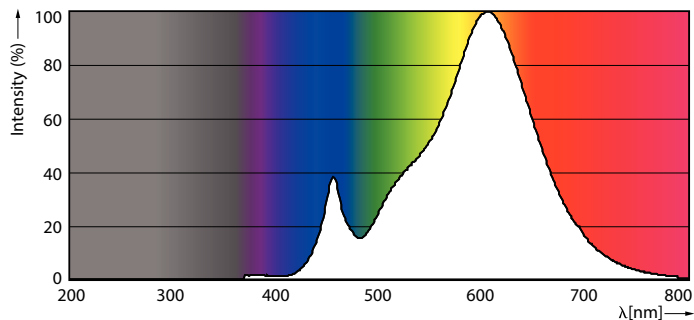

LEDspot MAS 41W E27 PAR30L 827 30D ND

LEDspot MAS 41W E27 PAR30L 827 30D ND