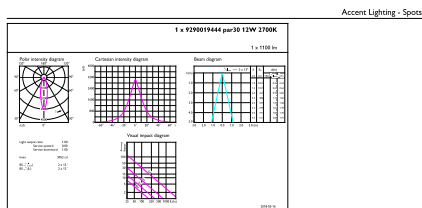

12-100W E26 PAR30S 25D 827 2700K