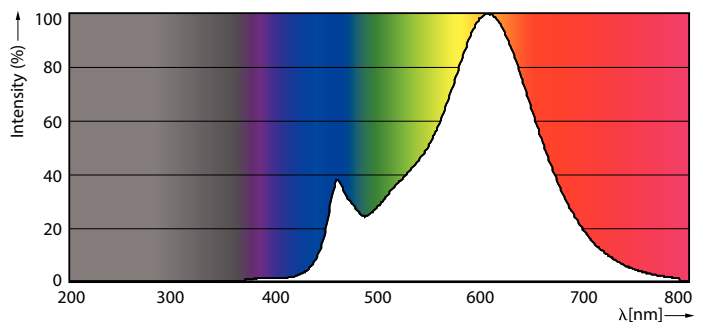

12-100W E26 PAR30S