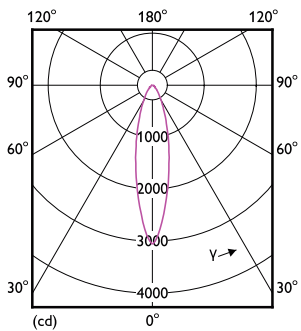

Photometric data

12-100W E26 PAR30S 25D 827 2700K