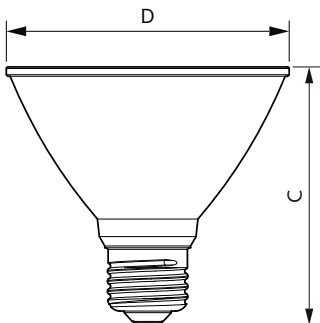

Essential LEDspot PAR

Approval and Application

Suitable for accent lighting	Yes
Energy consumption kWh/1,000 hours	12 kWh

Product Data

Full product code	871869959808200
Order product name	Essential LED 12-100W PAR30s 827 25D KR
EAN/UPC – product	8718699598082

Order code	929001944408
SAP numerator – quantity per pack	1
Numerator – packs per outer box	6
SAP material	929001944408
SAP net weight (piece)	0.134 kg

Dimensional drawing

Plastic PAR30s 12-75W 850lm 2700K E26 ND

Product	D	C
Essential LED 12-100W PAR30s 827 25D KR	86 mm	93 mm