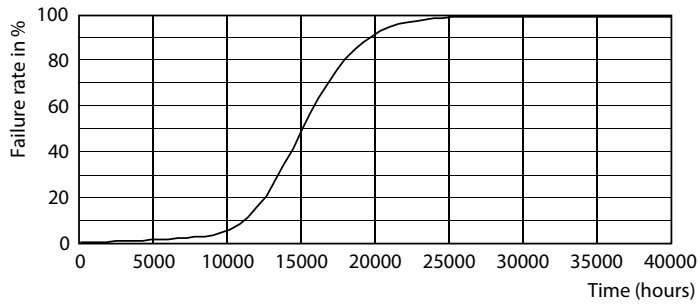

Essential LEDspot PAR

Lifetime

12-120W E26 PAR30S