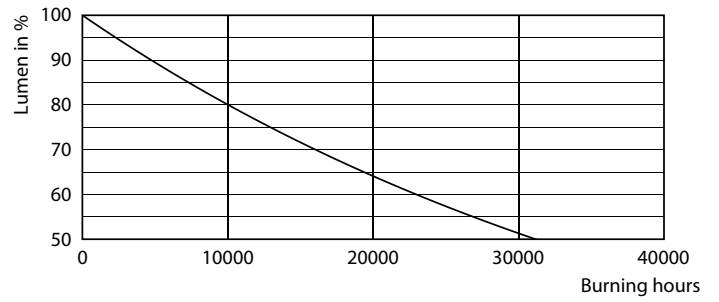

Essential LEDspot PAR

Lifetime

12-120W E26 PAR30S