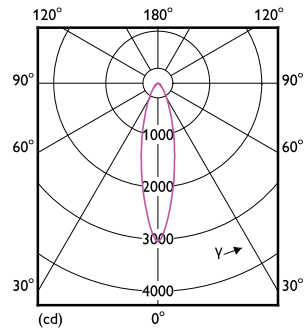

12-100W E26 PAR30S 25D 827 2700K