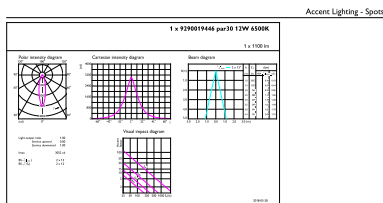

Product	D	C
Essential LED 12-100W PAR30s 865 25D KR	86 mm	93 mm

Photometric data

12-100W E26 PAR30S

12-100W E26 PAR30S 25D 827 2700K

12-100W E26 PAR30S 25D 865 6500K

Essential LEDspot PAR

Lifetime

12-120W E26 PAR30S