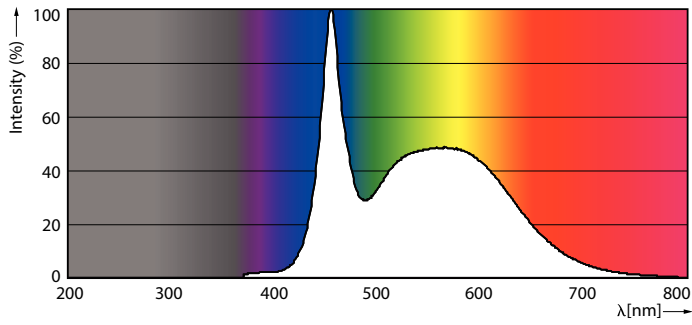

Photometric data

12-100W E26 PAR30S