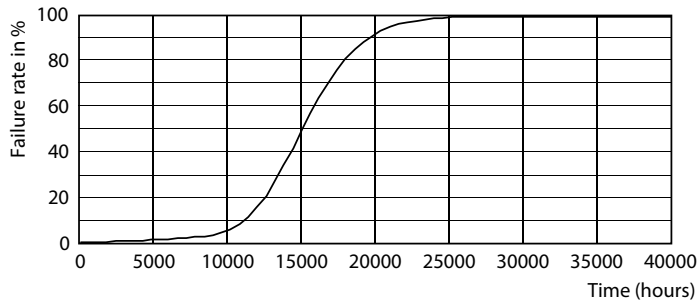

Product data

General Information	
Cap base	E26 [Single Contact Medium Screw]
EU RoHS compliant	Yes
Nominal lifetime (nom.)	15000 h
Switching cycle	50,000X
Technical type	12-100W
Light Technical	
Colour Code	865 [CCT of 6,500 K]
Technical Beam Angle (Nom)	25 °
Lamp Luminous Flux 25°C EL (Nom)	1100 lm
Luminous intensity (nom.)	2700 cd
Colour Designation	Cool Daylight
Colour Temperature, horizontal (Nom)	6500 K
Lamp Luminous Efficacy EM (Nom)	91.00 lm/W
Colour consistency	<6
Colour Rendering Index,horiz (Nom)	80
LLMF at end of nominal lifetime (nom.)	70 %

Product	D	C
Essential LED 12-100W PAR30s 865 25D KR	86 mm	93 mm

Photometric data

12-100W E26 PAR30S

12-100W E26 PAR30S 25D 827 2700K

12-100W E26 PAR30S 25D 865 6500K

Essential LEDspot PAR

Lifetime

12-120W E26 PAR30S