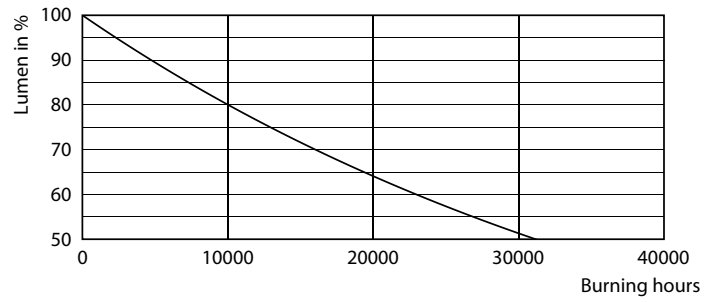

Product data

General Information	
Cap base	E26 [Single Contact Medium Screw]
EU RoHS compliant	Yes
Nominal lifetime (nom.)	15000 h
Switching cycle	50,000X
Technical type	12-100W
Light Technical	
Colour Code	865 [CCT of 6,500 K]
Technical Beam Angle (Nom)	25 °
Lamp Luminous Flux 25°C EL (Nom)	1100 lm
Luminous intensity (nom.)	2700 cd
Colour Designation	Cool Daylight
Colour Temperature, horizontal (Nom)	6500 K
Lamp Luminous Efficacy EM (Nom)	91.00 lm/W
Colour consistency	<6
Colour Rendering Index,horiz (Nom)	80
LLMF at end of nominal lifetime (nom.)	70 %

Product	D	C
Essential LED 12-100W PAR30s 865 25D KR	86 mm	93 mm

Photometric data

12-100W E26 PAR30S

12-100W E26 PAR30S 25D 827 2700K

12-100W E26 PAR30S 25D 865 6500K

Essential LEDspot PAR

Lifetime

12-120W E26 PAR30S