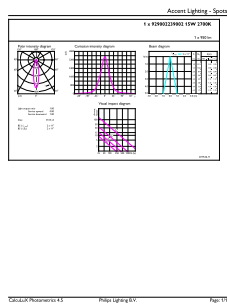

Photometric data

LEDspots 75W G53 AR111 927 24D