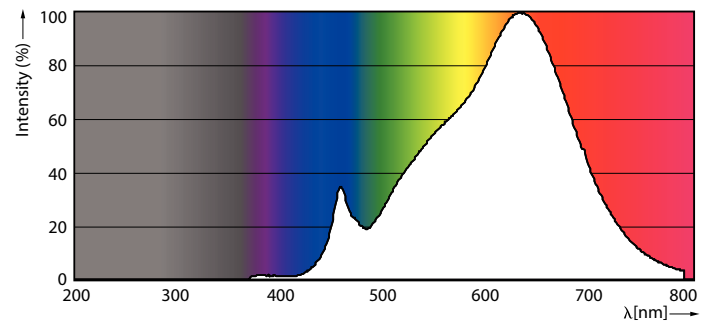

LEDspots 75W G53 AR111 927