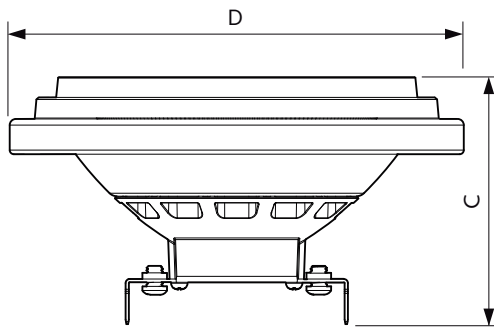

MASTER LEDspot LV AR111

Voltage (Nom)	ac electronic 12 V
Temperature	
T-Case maximum (nom.)	74 °C
Controls and dimming	
Dimmable	Yes
Mechanical and housing	
Bulb shape	AR111
Approval and application	
Suitable for accent lighting	Yes

Energy consumption kWh/1,000 hours	17 kWh
Product data	
Full product code	871869969091500
Order product name	MAS LED ExpertColor 15-75W 927 AR111 24D
EAN/UPC – product	8718699690915
Order code	929002239008
SAP numerator – quantity per pack	1
Numerator – packs per outer box	6
SAP material	929002239008
Copy Net Weight (Piece)	0.160 kg

Dimensional drawing

MAS LED ExpertColor 15-75W 927 AR111 24D

Product	D	C
MAS LED ExpertColor 15-75W 927 AR111 24D	111 mm	62 mm