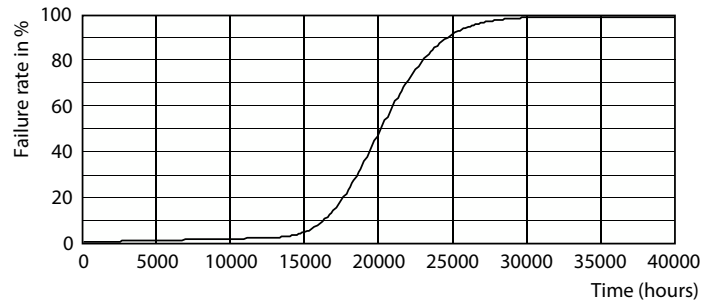

Apex Ceiling light

Lifetime

Lumen Maintenance Diagram - Apex L LED 45W 4000K

Life Expectancy Diagram - Apex L LED 45W 4000K