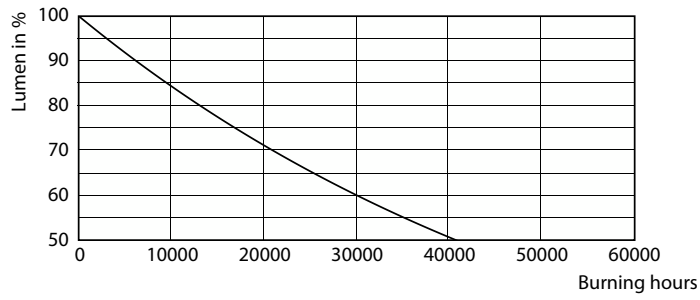

Apex Ceiling light

Lifetime

Lumen Maintenance Diagram - Apex L LED 45W 4000K

Life Expectancy Diagram - Apex L LED 45W 4000K