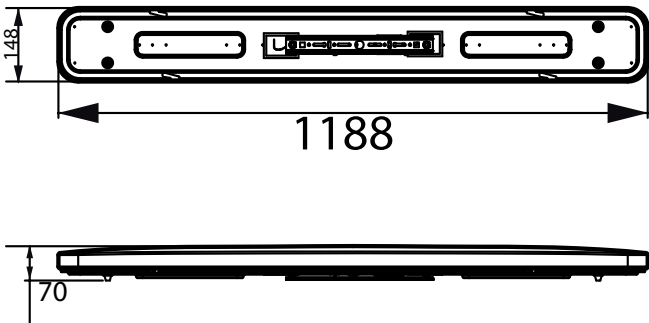

Apex Ceiling light

Over Time Performance (IEC Compliant)

Median useful life L70B50	20.000 hour(s)

Product Data

Full product code	871951429410300
Order product name	Apex L LED 45W 4000K
Order code	929002612781
Numerator - Quantity Per Pack	1

Numerator - Packs per outer box	1
Material Nr. (12NC)	929002612781
Full product name	Apex L LED 45W 4000K
EAN/UPC - Case	8719514294103
EAN/UPC - Product/Case	8719514294103

Dimensional drawing

Photometric data

General uniform lighting - Apex L LED 45W 4000K