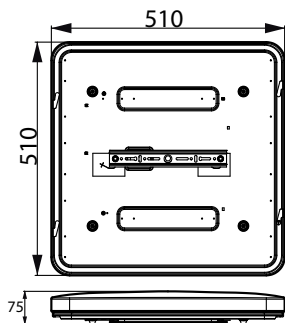

Apex Ceiling light

Over Time Performance (IEC Compliant)

Median useful life L70B50	20.000 hour(s)

Product Data

Full product code	871951429413400
Order product name	Apex SQ LED 55W 5700K
Order code	929002613281
Numerator - Quantity Per Pack	1

Numerator - Packs per outer box	1
Material Nr. (12NC)	929002613281
Full product name	Apex SQ LED 55W 5700K
EAN/UPC - Case	8719514294134
EAN/UPC - Product/Case	8719514294134

Dimensional drawing

Photometric data

General uniform lighting - Apex SQ LED 55W 5700K