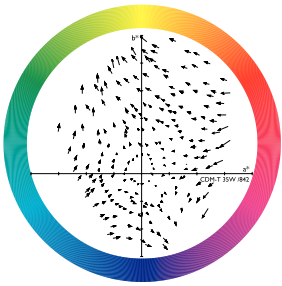

LDCR_CDM-T_35W_842_942-Colour rendering diagram