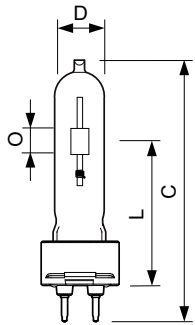

Warnings and Safety

- Use only in totally enclosed luminaire, even during testing (IEC61167, IEC 62035, IEC60598)
- The luminaire must be able to contain hot lamp parts if the lamp ruptures
- Control gear must include end-of-life protection (IEC61167, IEC 62035)
- Lamps may use electronic or electromagnetic control gear, except 35W/942 and 20W lamps, which must use electronic control gear.
- A lamp breaking is extremely unlikely to have any impact on your health. If a lamp breaks, ventilate the room for 30 minutes and remove the parts, preferably with gloves. Put them in a sealed plastic bag and take it to your local waste facilities for recycling. Do not use a vacuum cleaner.

MASTERCLOUR CDM-T

Versions

Dimensional drawing

Product	D (max)	D	O	L (min)	L (max)	L	C (max)
MASTERColour CDM-T 150W/942 G12 1CT	20 mm	0.75 in	8 mm	55 mm	57 mm	56	110 mm
MASTERColour CDM-T 35W/842 G12 1CT/12	20 mm	0.75 in	5 mm	55 mm	57 mm	56	103 mm
MASTERColour CDM-T 35W/842 G12 1CT/12	20 mm	0.75 in	5 mm	55 mm	57 mm	56	103 mm
MASTERColour CDM-T 35W/830 G12 1CT/12	20 mm	0.75 in	5 mm	55 mm	57 mm	56	103 mm
MASTERColour CDM-T 35W/830 G12 1CT/12	20 mm	0.75 in	5 mm	55 mm	57 mm	56	103 mm
MASTERColour CDM-T 150W/830 G12 1CT	20 mm	0.75 in	9 mm	55 mm	57 mm	56	110 mm
MASTERColour CDM-T 70W/942 G12 1CT/12	20 mm	0.75 in	6 mm	55 mm	57 mm	56	103 mm
MASTERColour CDM-T 70W/942 G12 1CT/12	20 mm	0.75 in	6 mm	55 mm	57 mm	56	103 mm
MASTERColour CDM-T 70W/830 G12 1CT/12	20 mm	0.75 in	7 mm	55 mm	57 mm	56	103 mm