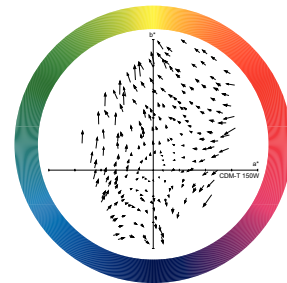

Mechanical and Housing

Order Code	Full Product Name	Bulb Shape
928082305129	MASTERColour CDM-T 70W/830 G12 1CT/12	T19
928084505129	MASTERColour CDM-T 70W/942 G12 1CT/12	T19
928084505131	MASTERColour CDM-T 70W/942 G12 1CT/12	T19
928083105125	MASTERColour CDM-T 35W/830 G12 1CT/12	T19
928083105129	MASTERColour CDM-T 35W/830 G12 1CT/12	T19

Order Code	Full Product Name	Bulb Shape
928094305125	MASTERColour CDM-T 35W/842 G12 1CT/12	T19
928094305129	MASTERColour CDM-T 35W/842 G12 1CT/12	T19
928083705125	MASTERColour CDM-T 150W/830 G12 1CT	T19
928084605131	MASTERColour CDM-T 150W/942 G12 1CT	T19
928094205131	MASTERColour CDM-T 250W/942 G12 1CT/12	T24

Color Rendering Diagrams

LDCR_CDM-T_150W_830-Colour rendering diagram