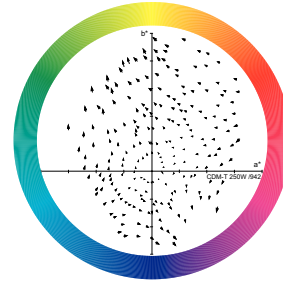

LDCR_CDM-T_250W_942-Colour rendering diagram