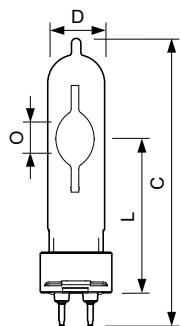

Warnings and Safety

- Use only in totally enclosed luminaire, even during testing (IEC61167, IEC 62035, IEC60598)
- The luminaire must be able to contain hot lamp parts if the lamp ruptures
- Control gear must include end-of-life protection (IEC61167, IEC 62035)
- Lamps may use electronic or electromagnetic control gear, except 35W/942 and 20W lamps, which must use electronic control gear.
- A lamp breaking is extremely unlikely to have any impact on your health. If a lamp breaks, ventilate the room for 30 minutes and remove the parts, preferably with gloves. Put them in a sealed plastic bag and take it to your local waste facilities for recycling. Do not use a vacuum cleaner.

MASTERCLOUR CDM-T

Versions

Dimensional drawing

Product	D (max)	D	O	L (min)	L (max)	L	C (max)
MASTERColour CDM-T 150W/942 G12 1CT	20 mm	0.75 in	8 mm	55 mm	57 mm	56	110 mm
MASTERColour CDM-T 35W/842 G12 1CT/12	20 mm	0.75 in	5 mm	55 mm	57 mm	56	103 mm
MASTERColour CDM-T 35W/842 G12 1CT/12	20 mm	0.75 in	5 mm	55 mm	57 mm	56	103 mm
MASTERColour CDM-T 35W/830 G12 1CT/12	20 mm	0.75 in	5 mm	55 mm	57 mm	56	103 mm
MASTERColour CDM-T 35W/830 G12 1CT/12	20 mm	0.75 in	5 mm	55 mm	57 mm	56	103 mm
MASTERColour CDM-T 150W/830 G12 1CT	20 mm	0.75 in	9 mm	55 mm	57 mm	56	110 mm
MASTERColour CDM-T 70W/942 G12 1CT/12	20 mm	0.75 in	6 mm	55 mm	57 mm	56	103 mm
MASTERColour CDM-T 70W/942 G12 1CT/12	20 mm	0.75 in	6 mm	55 mm	57 mm	56	103 mm
MASTERColour CDM-T 70W/830 G12 1CT/12	20 mm	0.75 in	7 mm	55 mm	57 mm	56	103 mm