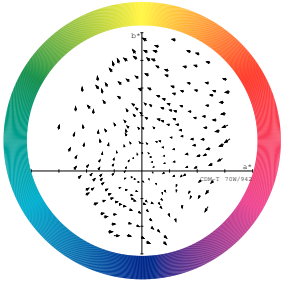

Color Rendering Diagrams

LDCR_CDM-T_70W_942-Colour rendering diagram