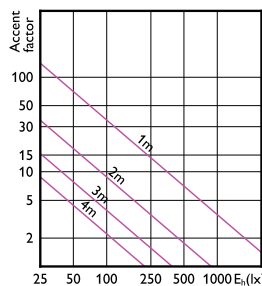

LEDspots 75W G53 AR111 927 24D