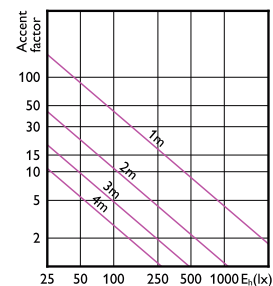

LEDspots 20W AR111 G53 927 24D