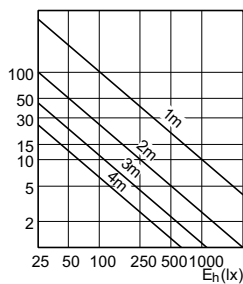

SDAC_LEDspotL_0143-Accent diagram