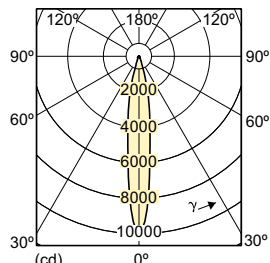

MASTER LEDspot LV AR111

Order Code	Full Product Name	Beam Angle (Nom)	Colour Code	Correlated Colour Temperature (Nom)	Colour Rendering Index (Nom)	Luminous Flux (Nom)	Luminous Intensity (Nom)
929002239808	MAS LED SpotLV 20-100W 927 AR111 24D	24°	927	2700 K	91	1200 lm	4000 cd

Temperature

Order Code	Full Product Name	T-Ambient (Max)	T-Ambient (Min)	T-Case Maximum (Nom)
929001170608	MAS LEDspotLV D 20-100W 830 AR111 12D	-	-	80 °C
929002239008	MAS LED ExpertColor 15-75W 927 AR111 24D	-	-	74 °C
929002239808	MAS LED SpotLV 20-100W 927 AR111 24D	45 °C	-20 °C	80 °C

Accent Diagrams