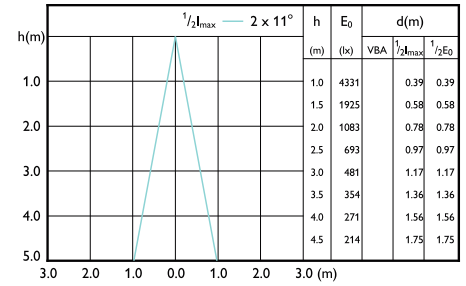

LEDspots 20W AR111 G53 927 24D