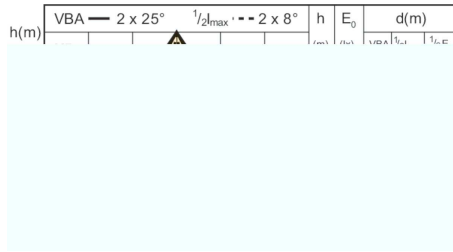

MASTER LEDspot LV AR111

Beam Diagrams

SDBE_LEDspotL_0143-Beam diagram