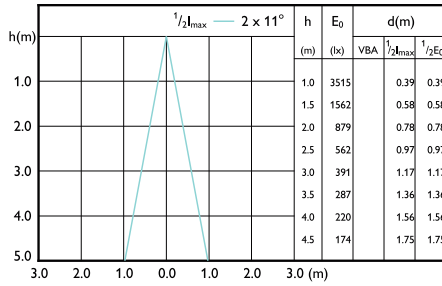

LEDspots 75W G53 AR111 927 24D