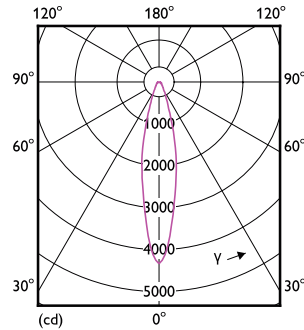

MASTER LEDspot LV AR111

Order Code	Full Product Name	Beam Angle (Nom)	Colour Code	Correlated Colour Temperature (Nom)	Colour Rendering Index (Nom)	Luminous Flux (Nom)	Luminous Intensity (Nom)
929002239808	MAS LED SpotLV 20-100W 927 AR111 24D	24°	927	2700 K	91	1200 lm	4000 cd

Temperature

Order Code	Full Product Name	T-Ambient (Max)	T-Ambient (Min)	T-Case Maximum (Nom)
929001170608	MAS LEDspotLV D 20-100W 830 AR111 12D	-	-	80 °C
929002239008	MAS LED ExpertColor 15-75W 927 AR111 24D	-	-	74 °C
929002239808	MAS LED SpotLV 20-100W 927 AR111 24D	45 °C	-20 °C	80 °C

Accent Diagrams