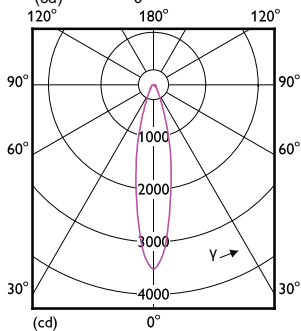

MASTER LEDspot LV AR111

Order Code	Full Product Name	Beam Angle (Nom)	Colour Code	Correlated Colour Temperature (Nom)	Colour Rendering Index (Nom)	Luminous Flux (Nom)	Luminous Intensity (Nom)
929002239808	MAS LED SpotLV 20-100W 927 AR111 24D	24°	927	2700 K	91	1200 lm	4000 cd

Temperature

Order Code	Full Product Name	T-Ambient (Max)	T-Ambient (Min)	T-Case Maximum (Nom)
929001170608	MAS LEDspotLV D 20-100W 830 AR111 12D	-	-	80 °C
929002239008	MAS LED ExpertColor 15-75W 927 AR111 24D	-	-	74 °C
929002239808	MAS LED SpotLV 20-100W 927 AR111 24D	45 °C	-20 °C	80 °C

Accent Diagrams