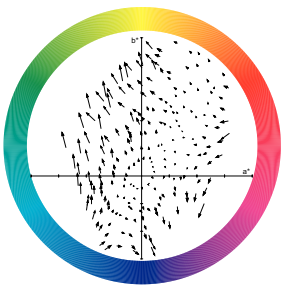

A compact solution for retail

MasterColor CDM-TC T4 Elite

Philips MasterColor CDM Evolution 3000K Tubular Single-Ended T4 Lamp is the next evolution of MasterColor.

Benefits

- Color stability over life within $\pm 200\text{K}$
- Excellent color with 90 CRI (color rendering index)
- Color stability over life within $\pm 200\text{K}$
- Lamp-to-lamp color consistency over life
- High lamp efficacy (up to 112 LPW)
- Up to 33% better initial efficacy than existing MasterColor T4 lamps*
- 20,000 hours rated average life†
- 80% lumen maintenance at 15,000 hours
- * Based on a MasterColor Evolution 3000K Tubular Single-Ended T4 39W lamp with 4400 initial lumens vs. a CDM T4 35W lamp with 3,300 initial lumens.
- † Rated average life is the life obtained, on the average, from large representative groups of lamps in laboratory tests under controlled conditions at 10 or more operating hours per start. It is based on survival of at least 50% of the lamps and allows for individual lamps or groups of lamps to vary considerably from the average.

Versions

Dimensional drawing

D

Product	D (max)	O	L (min)	L (max)	L	C (max)
MASTERColour CDM-TC	15 mm	7.15	51 mm	53 mm	52 mm	85 mm
Elite 70W/930 G8.5 1CT/12		mm				

Color Rendering Diagrams

LDCR_CDMTC-E_0002-Colour rendering diagram