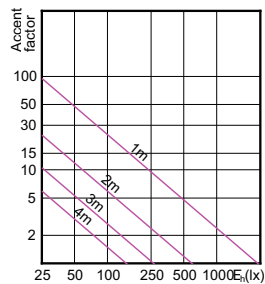

MAS LED ExpertColor 7.2-50W MR16 GU5.3 930
24D

MAS LED ExpertColor 7.2-50W MR16 GU5.3 927
36D

MAS LED ExpertColor 7.2-50W MR16 GU5.3 930
36D