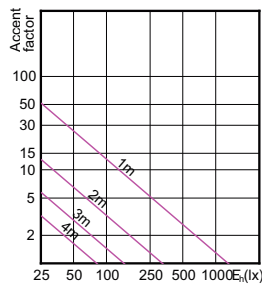

MAS LED ExpertColor 7.2-50W MR16 GU5.3 930
24D

MAS LED ExpertColor 7.2-50W MR16 GU5.3 927
36D

MAS LED ExpertColor 7.2-50W MR16 GU5.3 930
36D