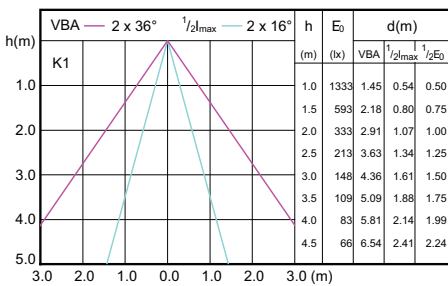

Beam Diagrams

MAS LED ExpertColor 7.2-50W MR16 GU5.3 930
24D

MAS LED ExpertColor 7.2-50W MR16 GU5.3 927
36D

MAS LED ExpertColor 7.2-50W MR16 GU5.3 930
36D

MAS LED ExpertColor 7.2-50W MR16 GU5.3
940 36D

MASTER LEDspot ExpertColor LV