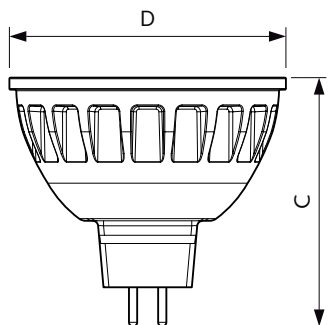

Versions

Dimensional drawing

Product	D	C
MASTER LED MR16 ExpertColor 7.2-50W 930 24D	51 mm	46 mm
MASTER LED MR16 ExpertColor 7.2-50W 927 36D	51 mm	46 mm
MASTER LED MR16 ExpertColor 7.2-50W 930 36D	51 mm	46 mm
MASTER LED MR16 ExpertColor 8-50W 940 36D	51 mm	46 mm
MASTER LED MR16 ExpertColor 8-50W 927 36D	51 mm	46 mm