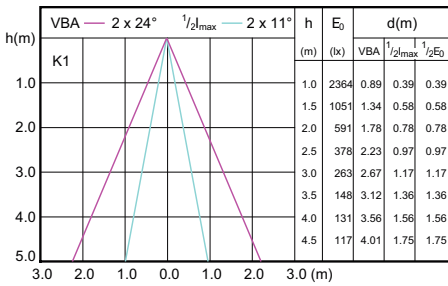

Beam Diagrams

MAS LED ExpertColor 7.2-50W MR16 GU5.3 930
24D