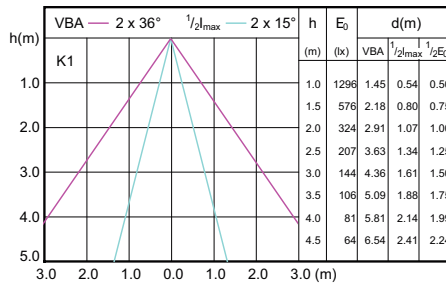

MAS LED ExpertColor 7.2-50W MR16 GU5.3 927
36D