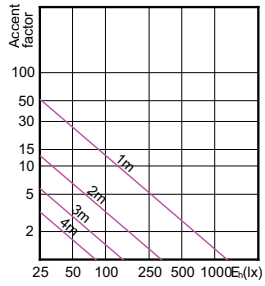

Accent Diagrams

MAS LED ExpertColor 7.2-50W MR16 GU5.3 930
24D

MAS LED ExpertColor 7.2-50W MR16 GU5.3 927
36D

MAS LED ExpertColor 7.2-50W MR16 GU5.3 930
36D

MASTER LEDspot ExpertColor LV

Accent Diagrams

MAS LED ExpertColor 7.2-50W MR16 GU5.3
940 36D