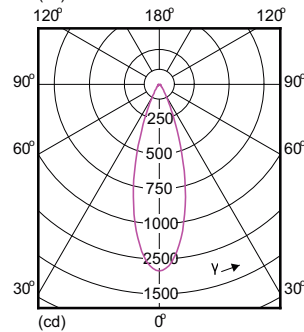

MASTER LEDspot ExpertColor LV

Order Code	Full Product Name	Luminous Intensity (Nom)
929001242568	MASTER LED MR16 ExpertColor 8-50W 927 36D	1350 cd
929001242608	MASTER LED MR16 ExpertColor 7.2-50W 930 36D	1450 cd
929001242768	MASTER LED MR16 ExpertColor 8-50W 940 36D	1450 cd

Accent Diagrams