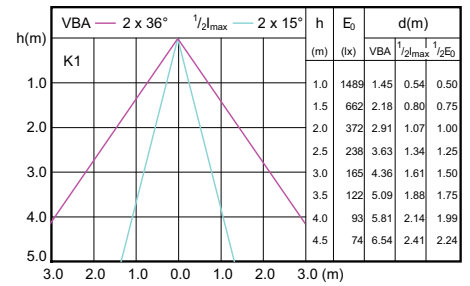

MAS LED ExpertColor 7.2-50W MR16 GU5.3 930
36D