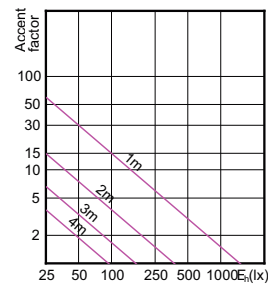

MAS LED ExpertColor 7.2-50W MR16 GU5.3 930
24D

MAS LED ExpertColor 7.2-50W MR16 GU5.3 927
36D

MAS LED ExpertColor 7.2-50W MR16 GU5.3 930
36D