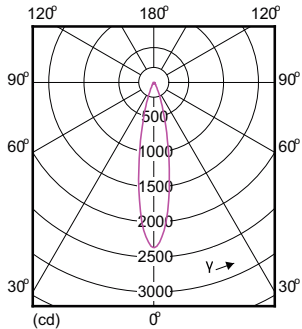

MASTER LEDspot ExpertColor LV

Order Code	Full Product Name	Luminous Intensity (Nom)
929001242568	MASTER LED MR16 ExpertColor 8-50W 927 36D	1350 cd
929001242608	MASTER LED MR16 ExpertColor 7.2-50W 930 36D	1450 cd
929001242768	MASTER LED MR16 ExpertColor 8-50W 940 36D	1450 cd

Accent Diagrams