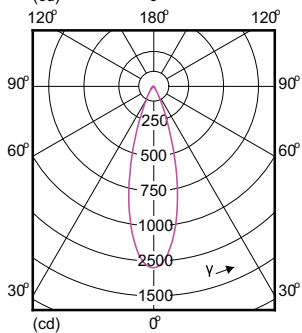

MASTER LEDspot ExpertColor LV

Order Code	Full Product Name	Luminous Intensity (Nom)
929001242568	MASTER LED MR16 ExpertColor 8-50W 927 36D	1350 cd
929001242608	MASTER LED MR16 ExpertColor 7.2-50W 930 36D	1450 cd
929001242768	MASTER LED MR16 ExpertColor 8-50W 940 36D	1450 cd

Accent Diagrams