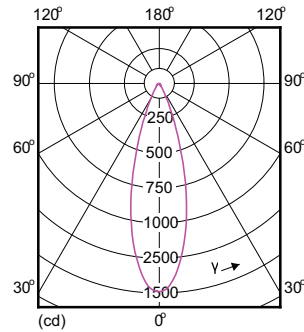

MASTER LEDspot ExpertColor LV

Order Code	Full Product Name	Luminous Intensity (Nom)
929001242568	MASTER LED MR16 ExpertColor 8-50W 927 36D	1350 cd
929001242608	MASTER LED MR16 ExpertColor 7.2-50W 930 36D	1450 cd
929001242768	MASTER LED MR16 ExpertColor 8-50W 940 36D	1450 cd

Accent Diagrams