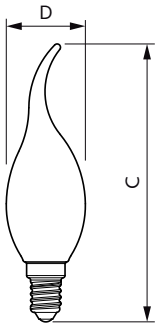

## Dimensional drawing

Product	D	C
Classic LEDCandleDT 4.5-40W E14 CRI90BA35CL	35 mm	125 mm