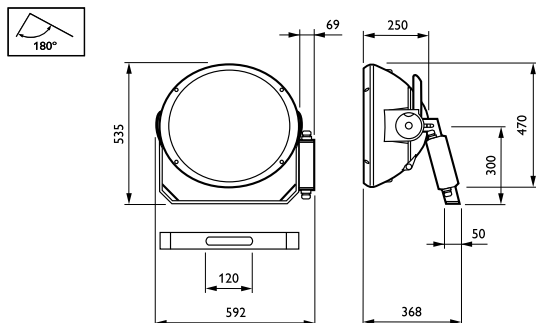

ArenaVision MVF403

Operating and Electrical

Lamp supply voltage	230 V [230]
Input Voltage	230 V
Ignitor	SI [Series]

Mechanical and Housing

Dimensions (height x width x depth)	NaN x NaN x NaN mm (NaN x NaN x NaN in)
-------------------------------------	---

Product Data

Full product code	872790050266400
Order product name	MVF403 MHN-LA1000W/956 A2 SI
EAN/UPC – product	8727900502664
Order code	910502223218
Numerator – quantity per pack	1
Numerator – packs per outer box	1
SAP material	910502223218
SAP net weight (piece)	14.500 kg

Dimensional drawing

ArenaVision MVF403/MVF404