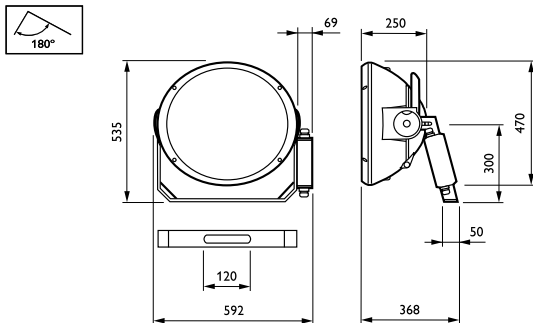

## Mechanical and Housing

Dimensions (height x width x depth)	NaN x NaN x NaN mm (NaN x NaN x NaN in)
-------------------------------------	---

## Product Data

Full product code	872790050271800
Order product name	MVF403 MHN-LA1000W/956 A7 SI
EAN/UPC – product	8727900502718
Order code	910502223718
SAP numerator – quantity per pack	1
Numerator – packs per outer box	1
Material no. (12 NC)	910502223718
SAP net weight (piece)	14.500 kg

## Dimensional drawing

ArenaVision MVF403/MVF404